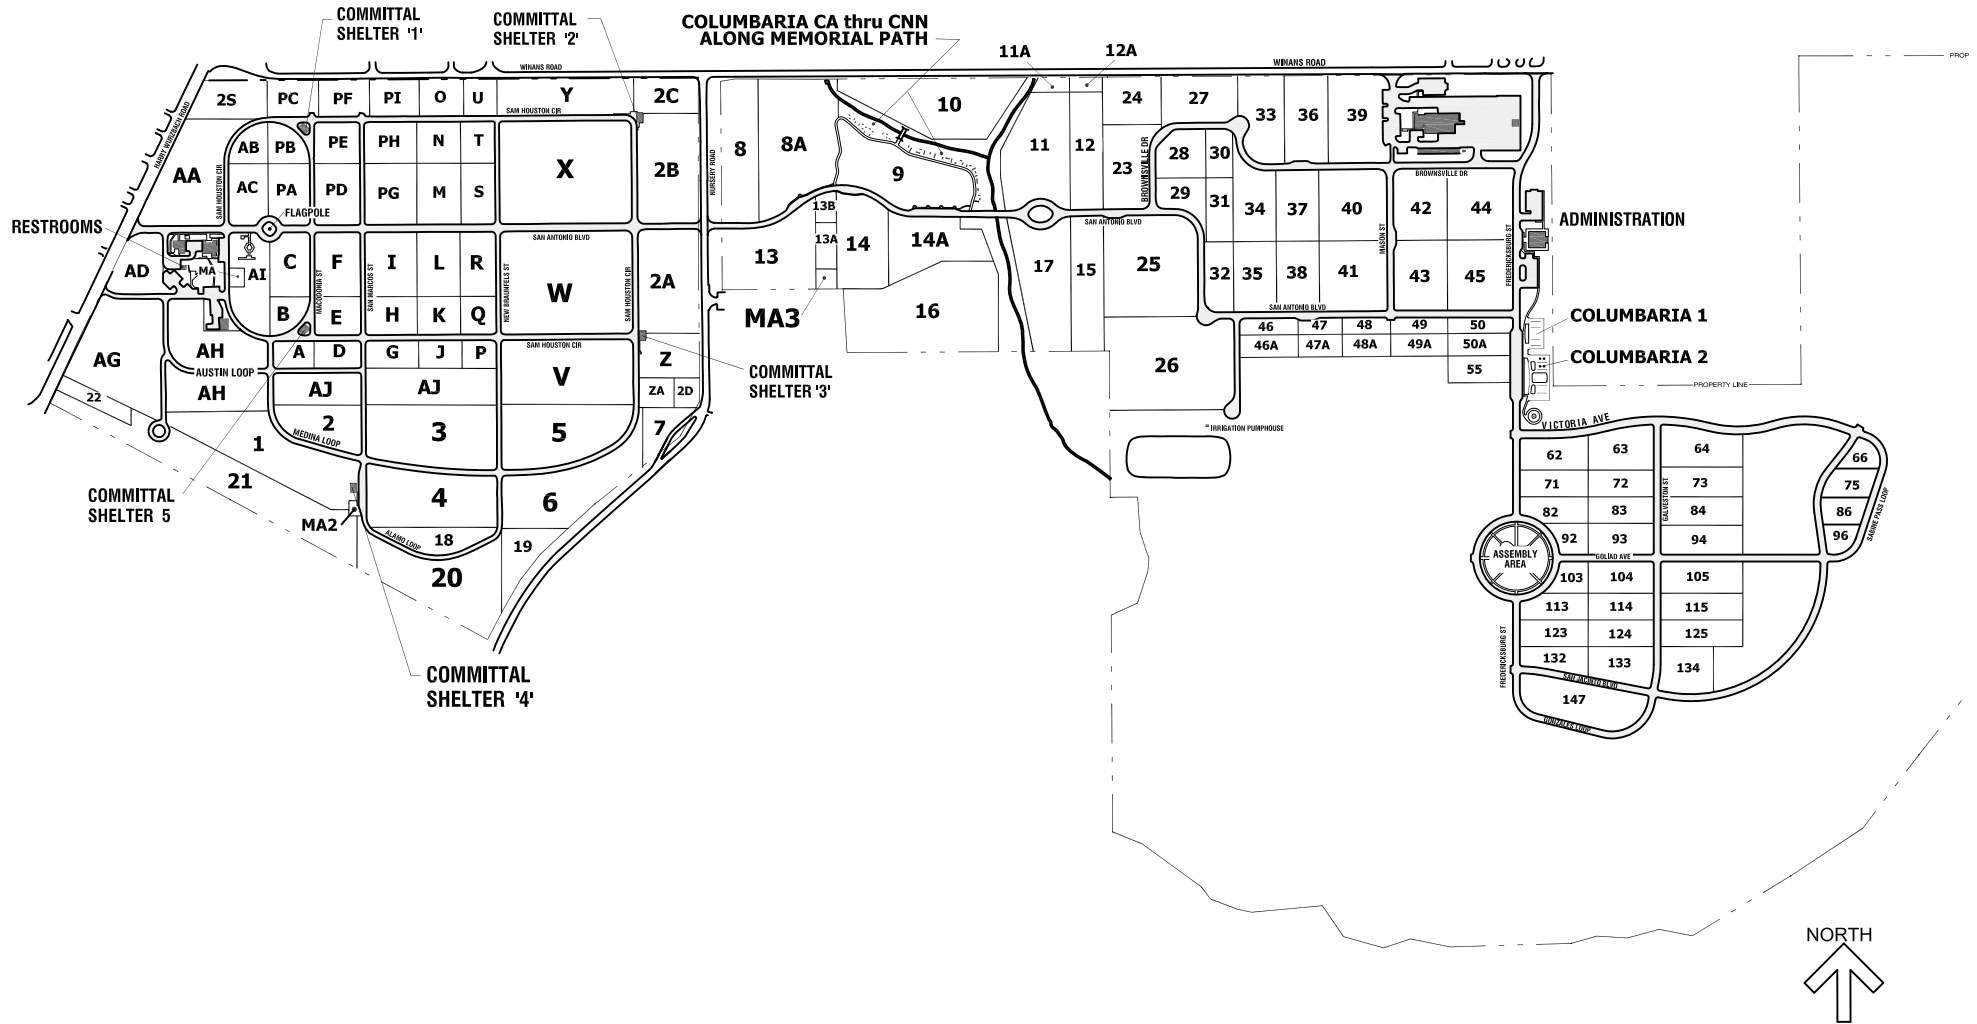

MAP OF THE FORT SAM HOUSTON NATIONAL CEMETERY

1520 HARRY WURZBACH ROAD, SAN ANTONIO, TEXAS 78209

March 2017

NAME _____ SECTION _____ GRAVE _____

COLUMBARIUM _____ WALL _____ NICHE _____