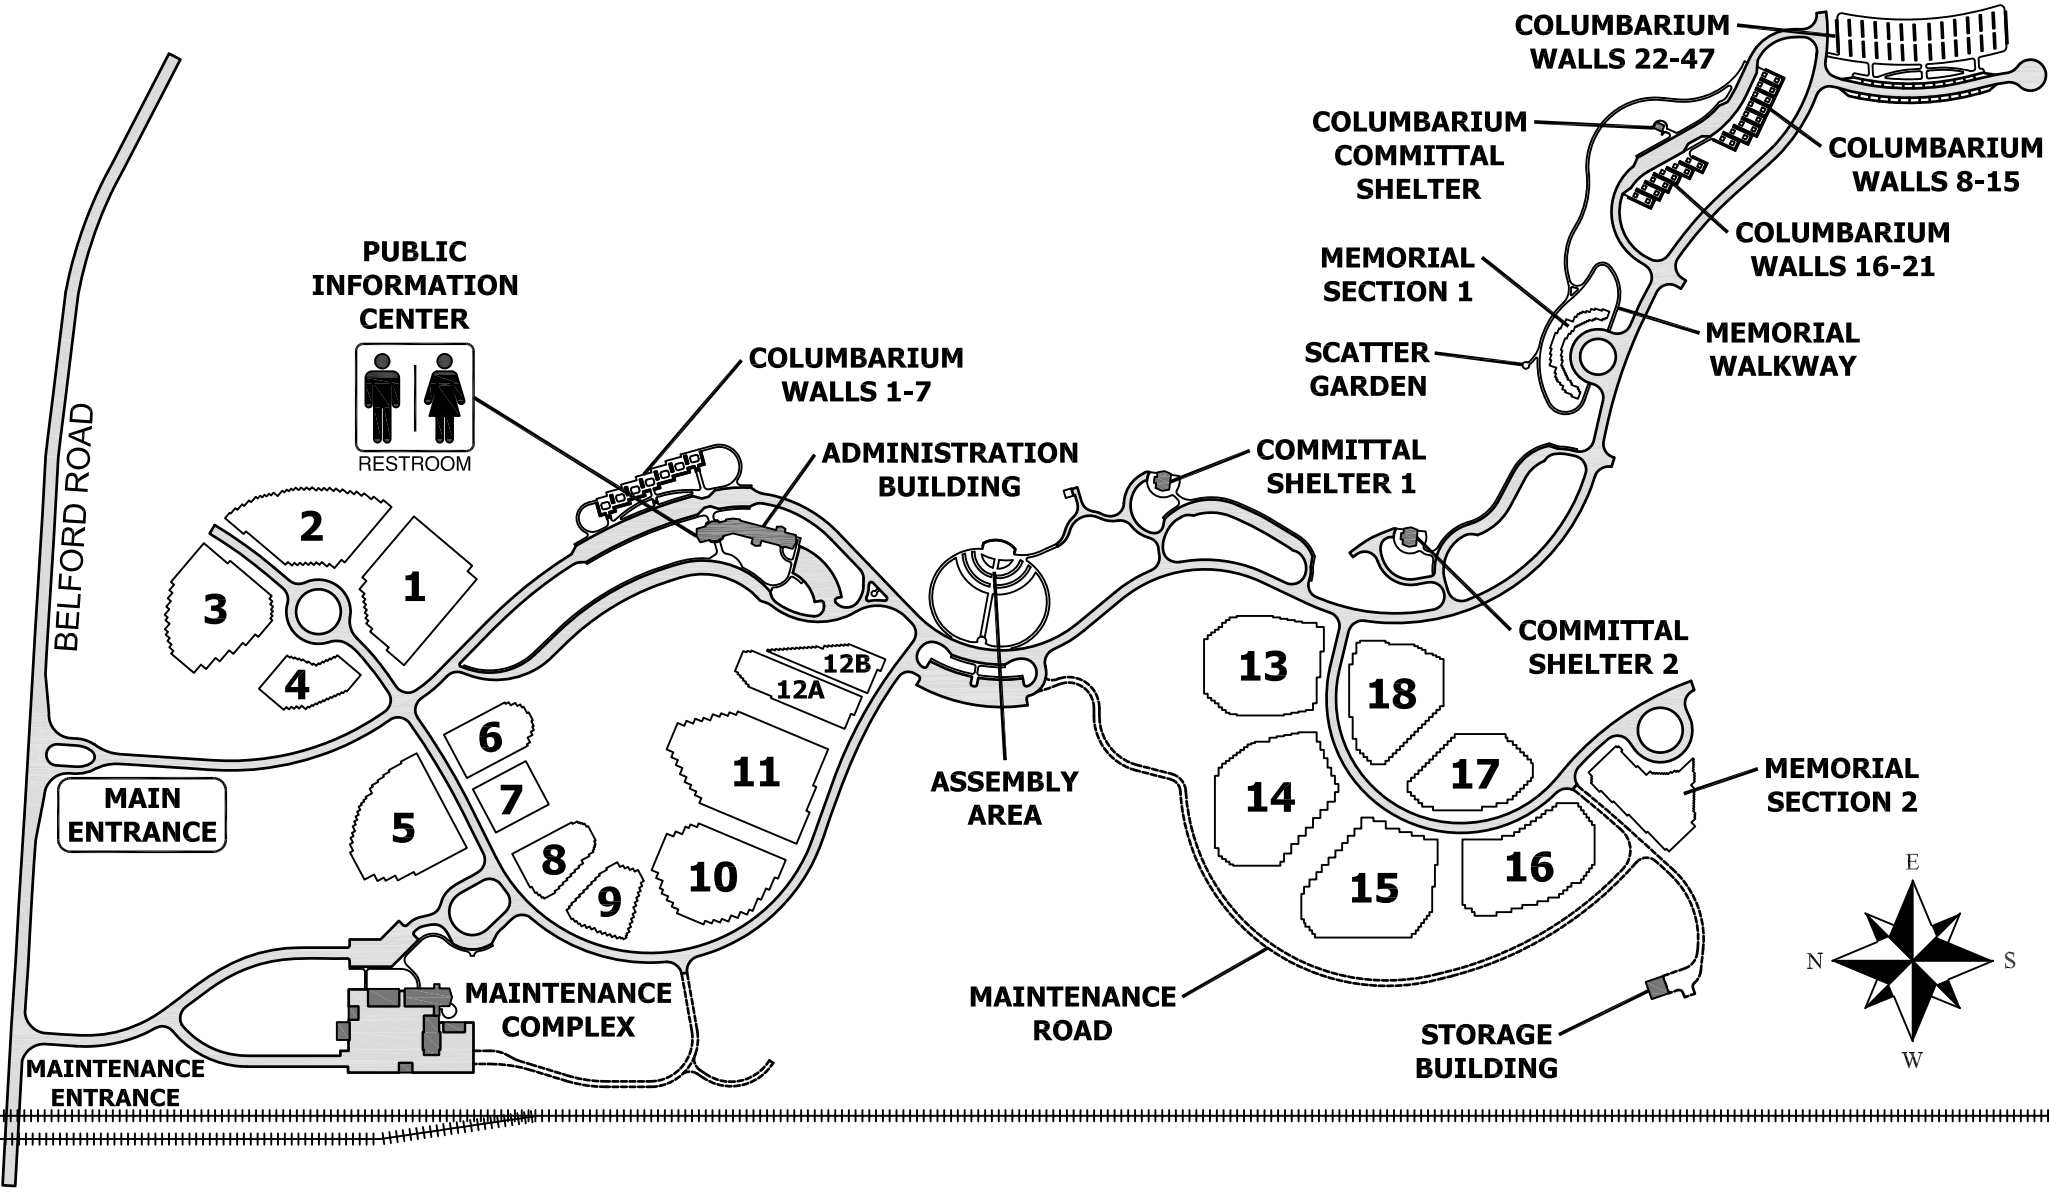

# GREAT LAKES NATIONAL CEMETERY

4200 Belford Road, Holly, MI 48442  
Phone: (248) 328-0386 Fax: (248) 328-0612

**PUBLIC INFORMATION CENTER**

RESTROOM

COLUMBARIUM WALLS 1-7

ADMINISTRATION BUILDING

ASSEMBLY AREA

MAINTENANCE ROAD

COLUMBARIUM COMMITTAL SHELTER

MEMORIAL SECTION 1

SCATTER GARDEN

COMMITTAL SHELTER 1

COLUMBARIUM WALLS 22-47

COLUMBARIUM WALLS 8-15

COLUMBARIUM WALLS 16-21

MEMORIAL WALKWAY

COMMITTAL SHELTER 2

MEMORIAL SECTION 2

STORAGE BUILDING