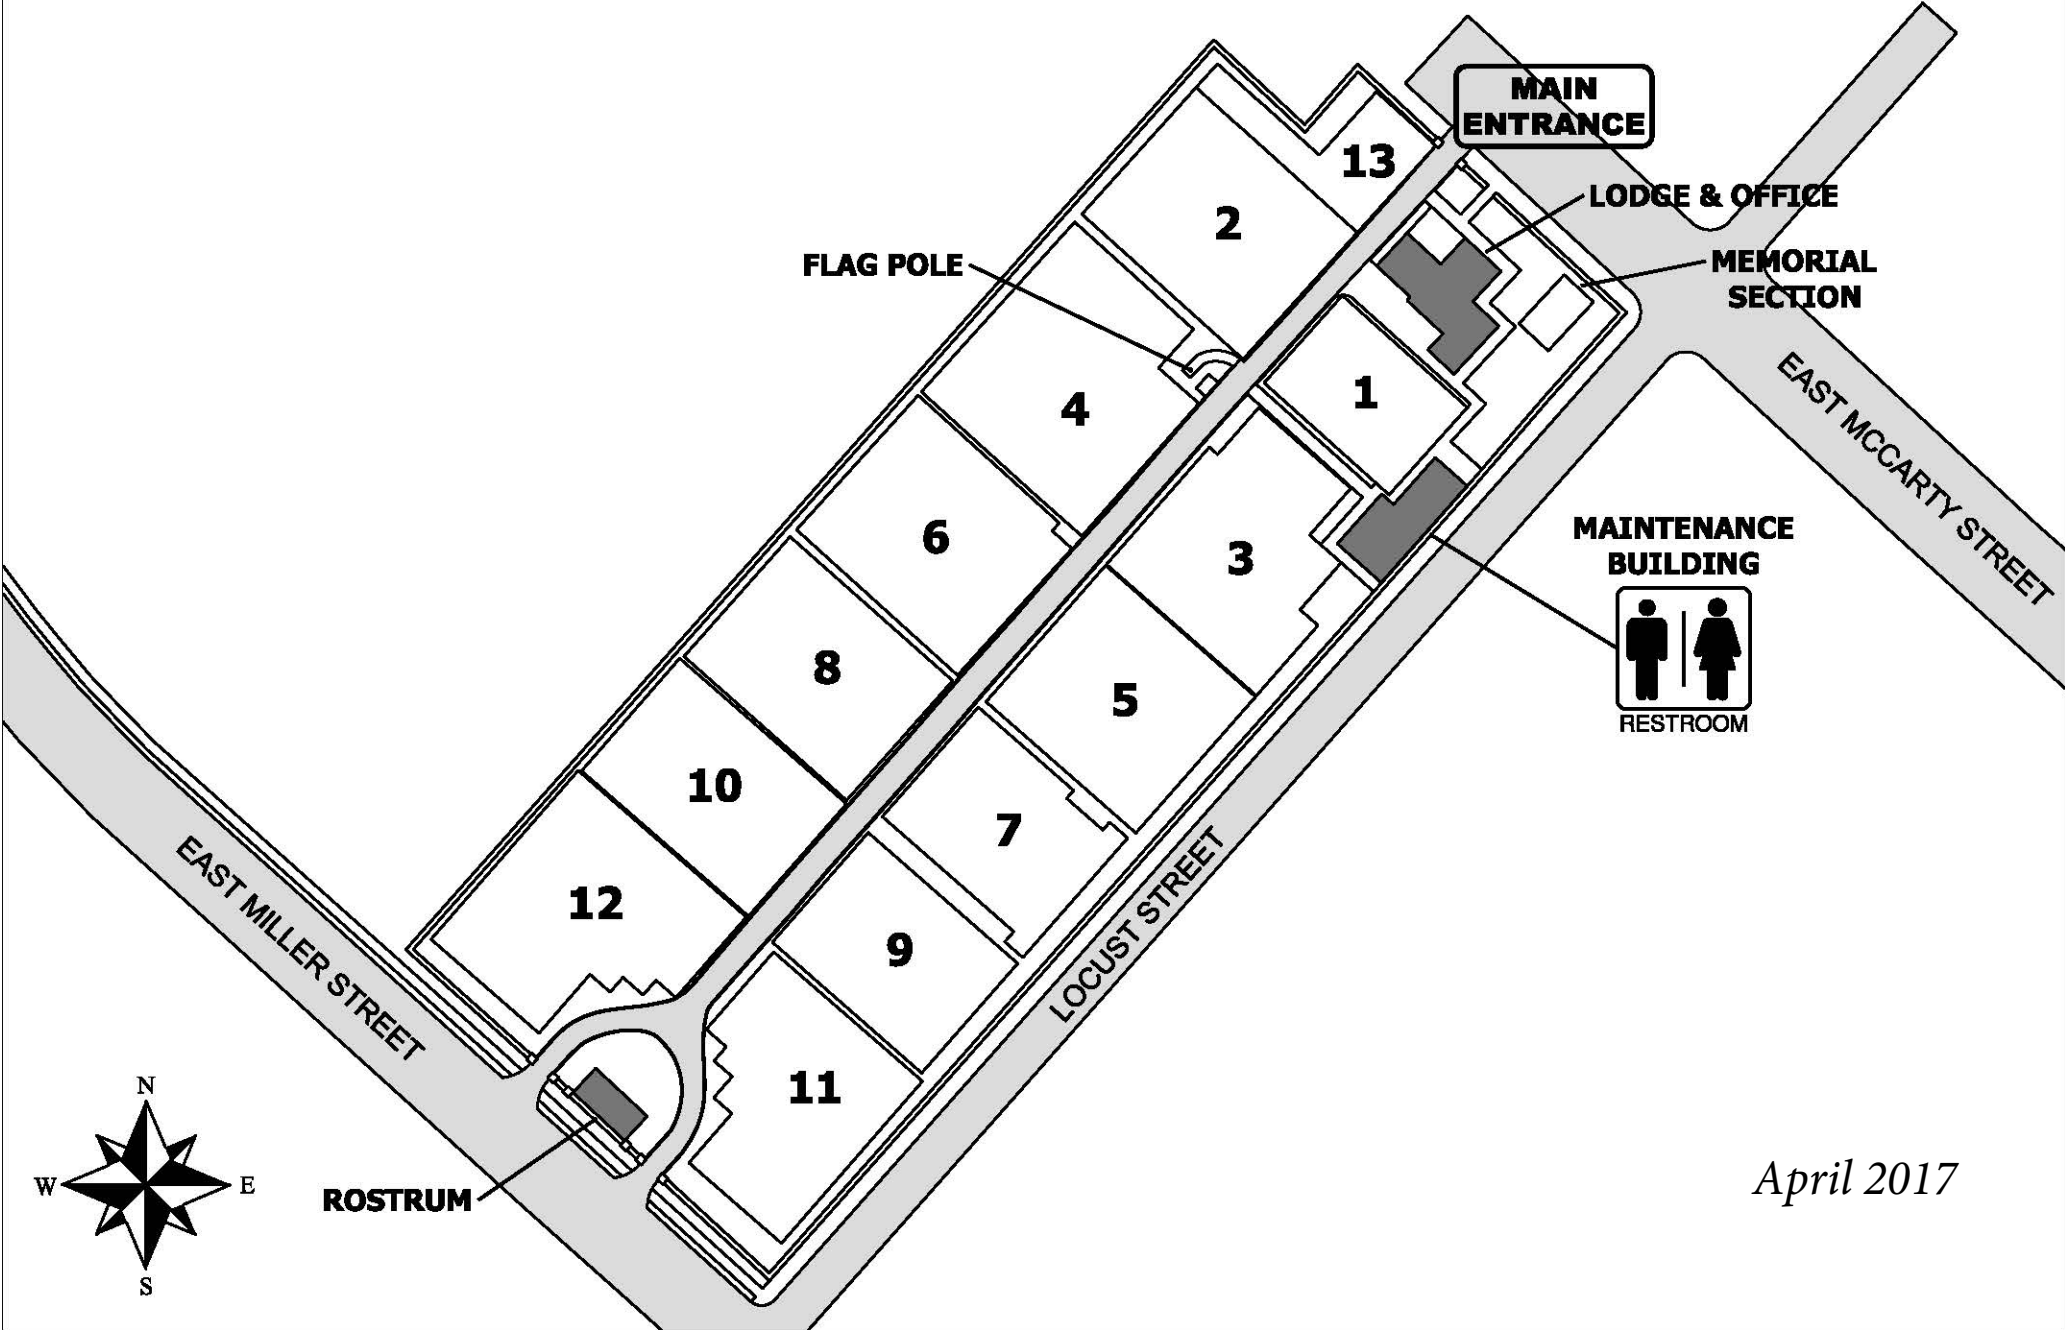

# JEFFERSON CITY NATIONAL CEMETERY

1024 East McCarty Street, Jefferson City, MO 65101  
Phone: (314) 845-8320 Fax: (314) 845-8355

April 2017