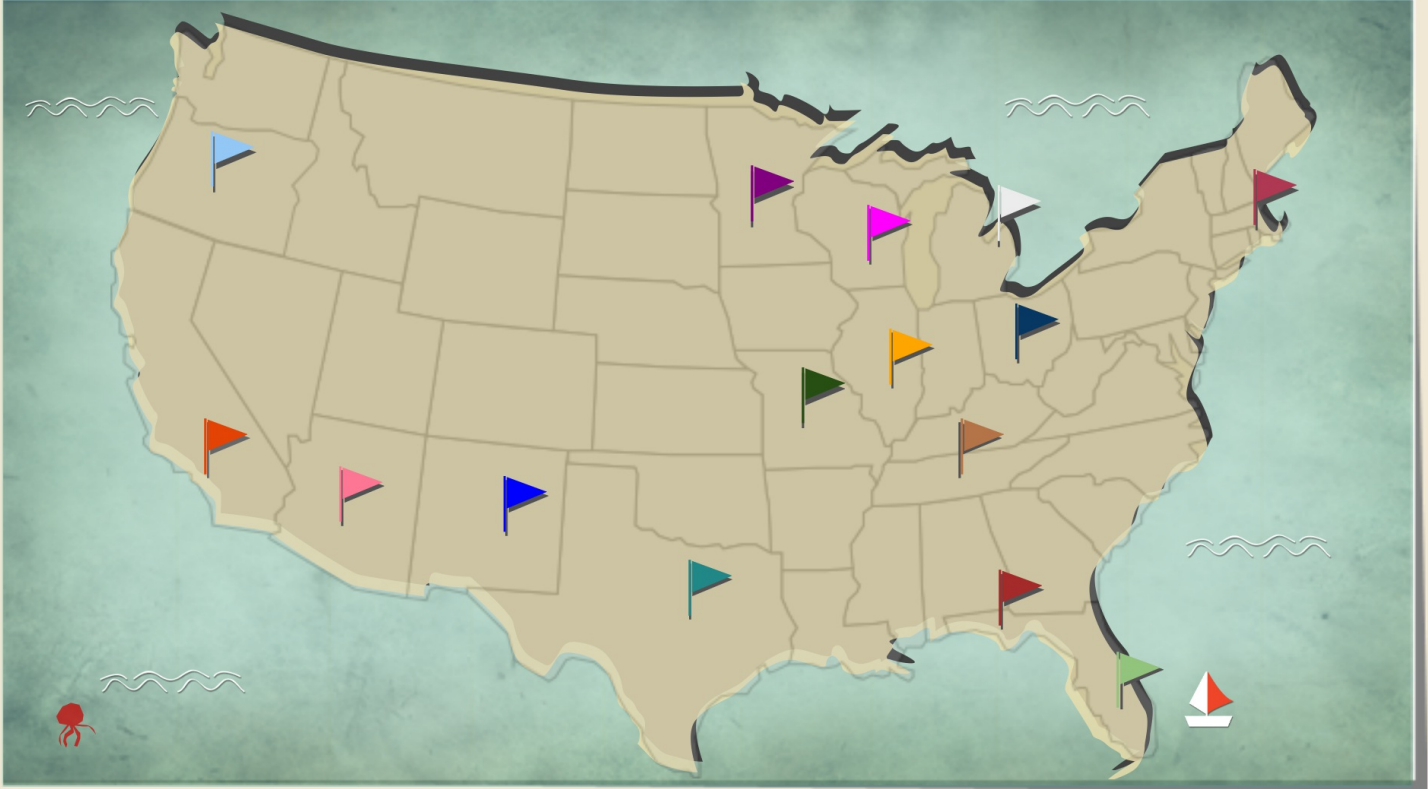

# MILITARY MONUMENTS TO WOMEN

The National Cemetery Administration honors the Service of Women in or with the U.S. Military

- |  |                                       |                               |                                      |
|--|---------------------------------------|-------------------------------|--------------------------------------|
| MASSACHUSETTS NATIONAL CEMETERY        | NATIONAL MEMORIAL CEMETERY OF ARIZONA | EAGLE POINT NATIONAL CEMETERY | DALLAS - FT. WORTH NATIONAL CEMETERY |
| OHIO WESTERN RESERVE NATIONAL CEMETERY | ROCK ISLAND NATIONAL CEMETERY         | FT. CUSTER NATIONAL CEMETERY  | CHATTANOOGA NATIONAL CEMETERY        |
| JEFFERSON BARRACKS NATIONAL CEMETERY   | WOOD NATIONAL CEMETERY                | LOS ANGELES NATIONAL CEMETERY | FT. SNELLING NATIONAL CEMETERY       |
| SANTA FE NATIONAL CEMETERY             | FLORIDA NATIONAL CEMETERY             | BARRANCAS NATIONAL CEMETERY   |                                      |

## Monuments in VA National Cemeteries Honoring the Military Service of Women

### MASSACHUSETTS NATIONAL CEMETERY

### JEFFERSON BARRACKS NATIONAL CEMETERY