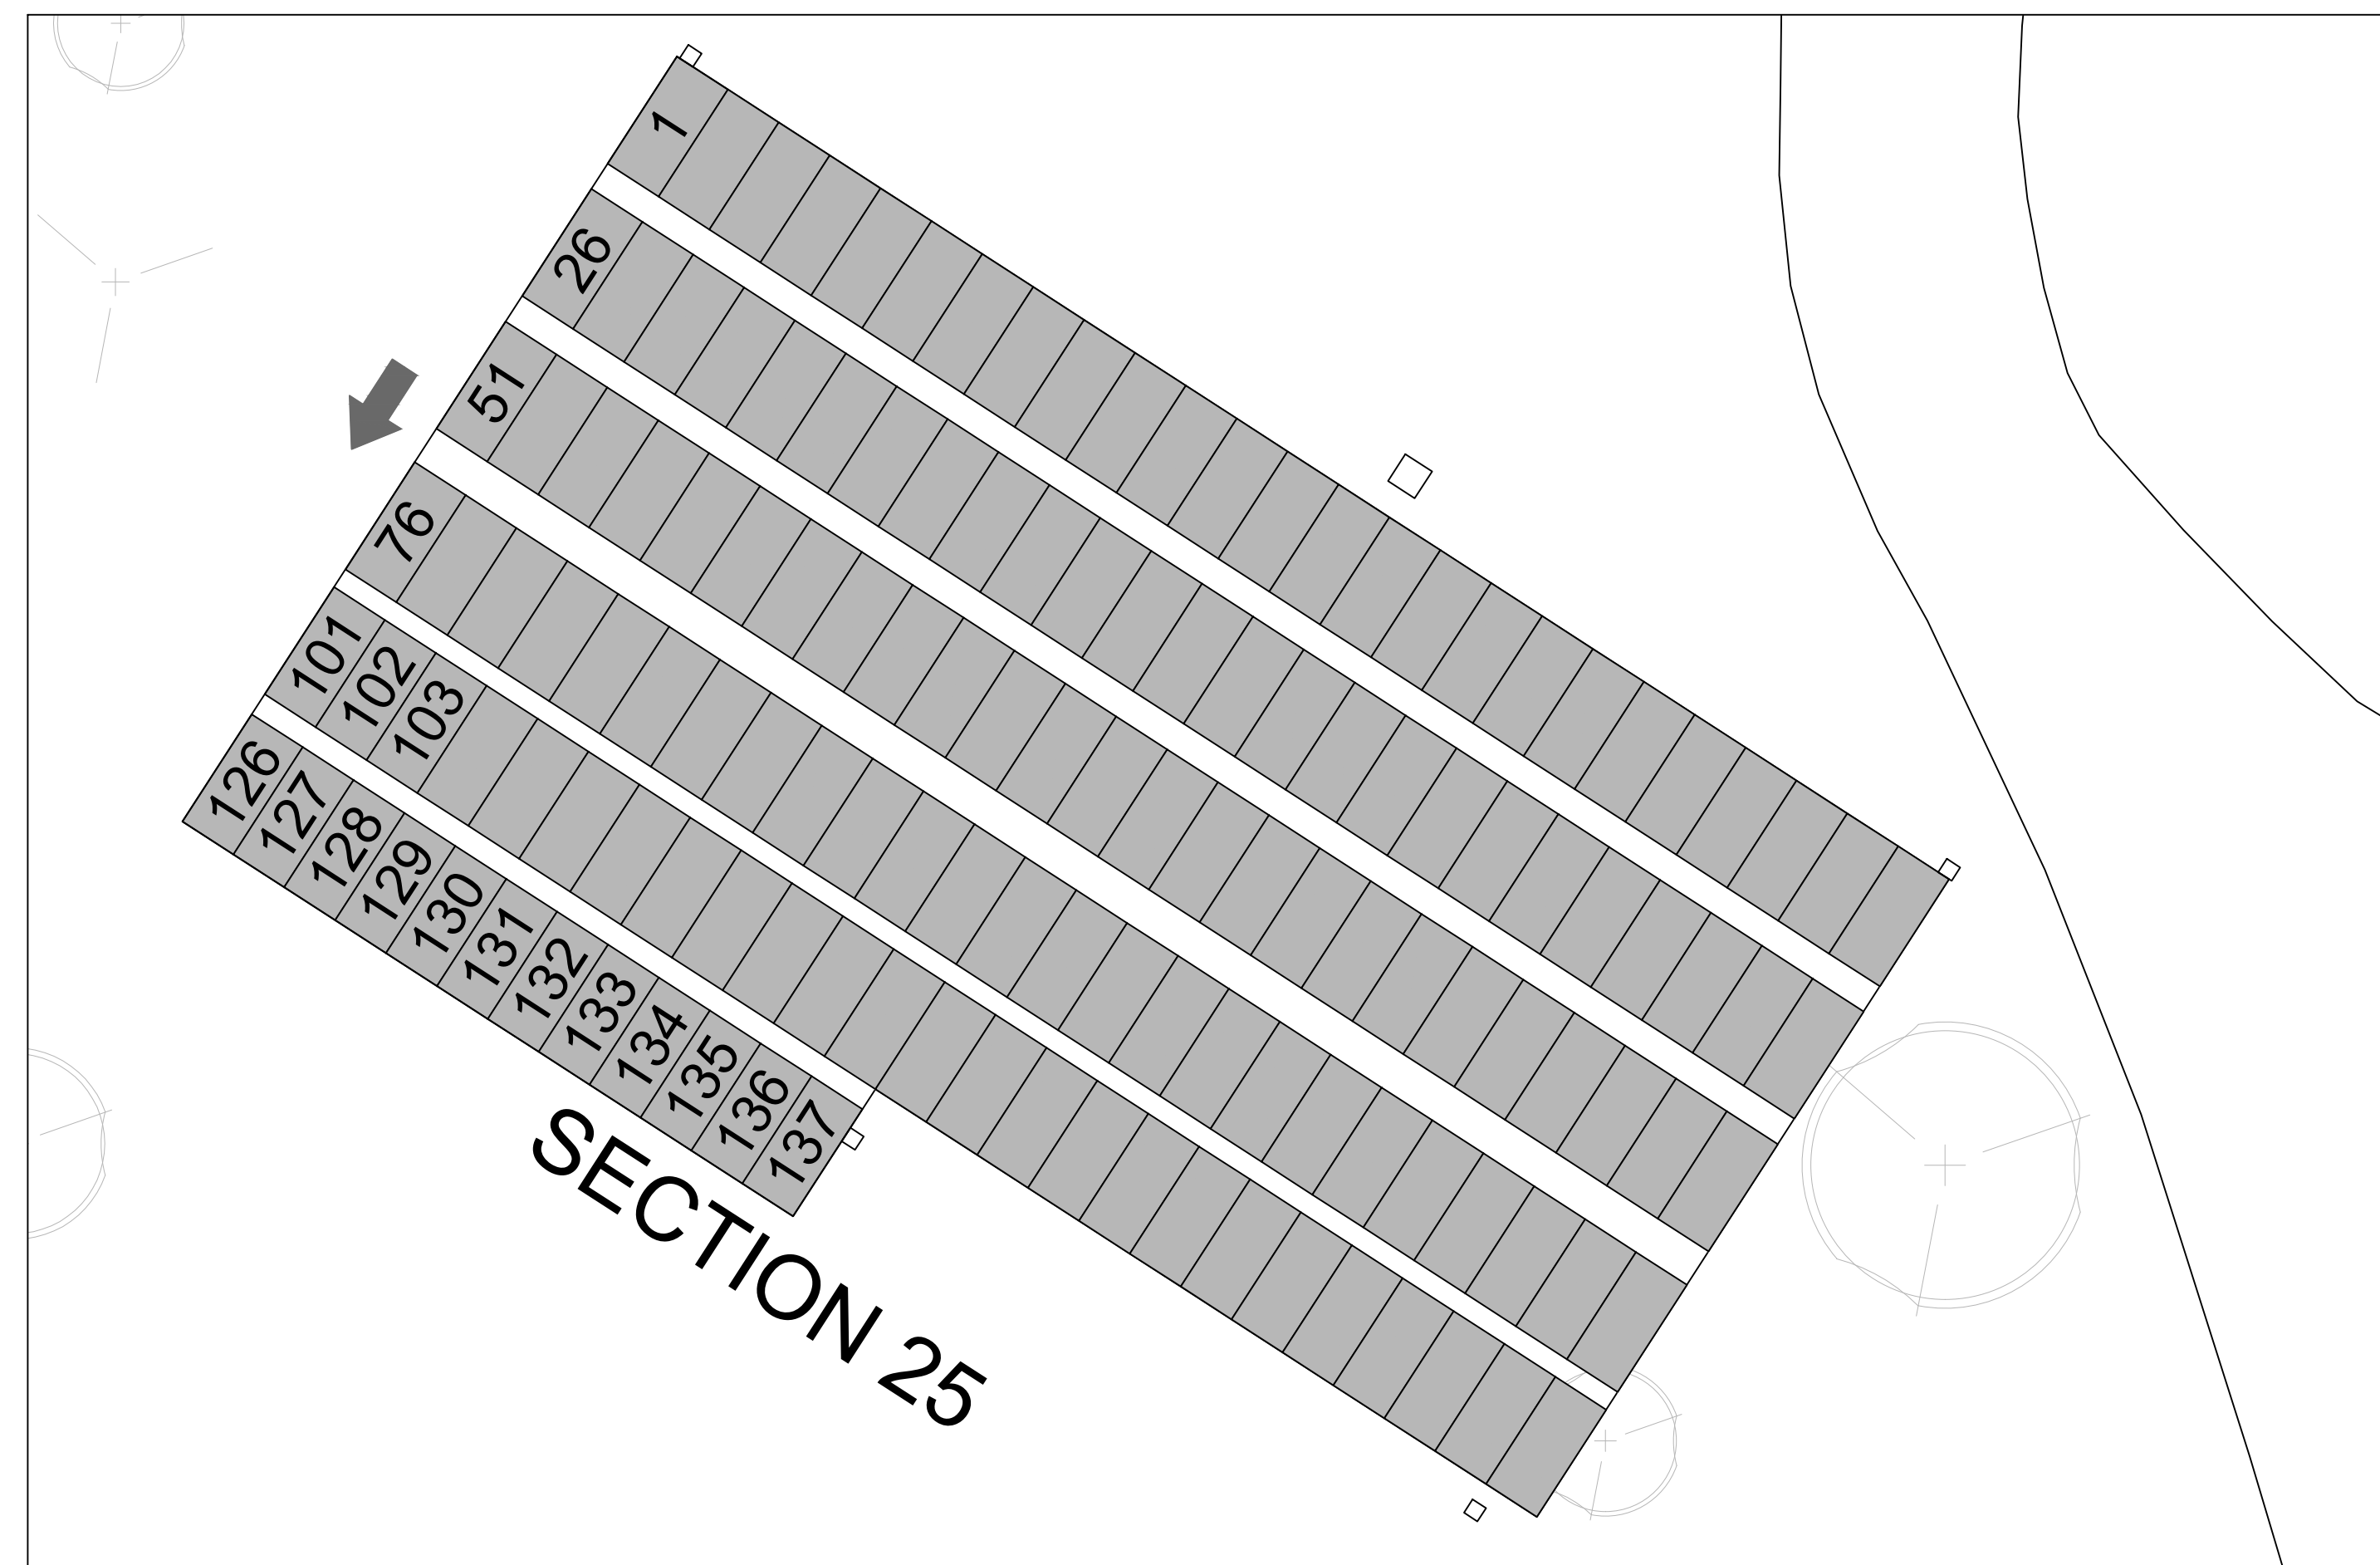

If your phone or other device has a bar code application, you can scan this QR Code and it will direct you to the Information page for Evergreen Soldiers Lot which has a link to the Grave Locator.

Expanded View of Evergreen Soldiers Lot

Evergreen Soldiers Lot is in Section 25 of the Evergreen Cemetery.

Please refer to the expanded view for the Soldiers Lot.