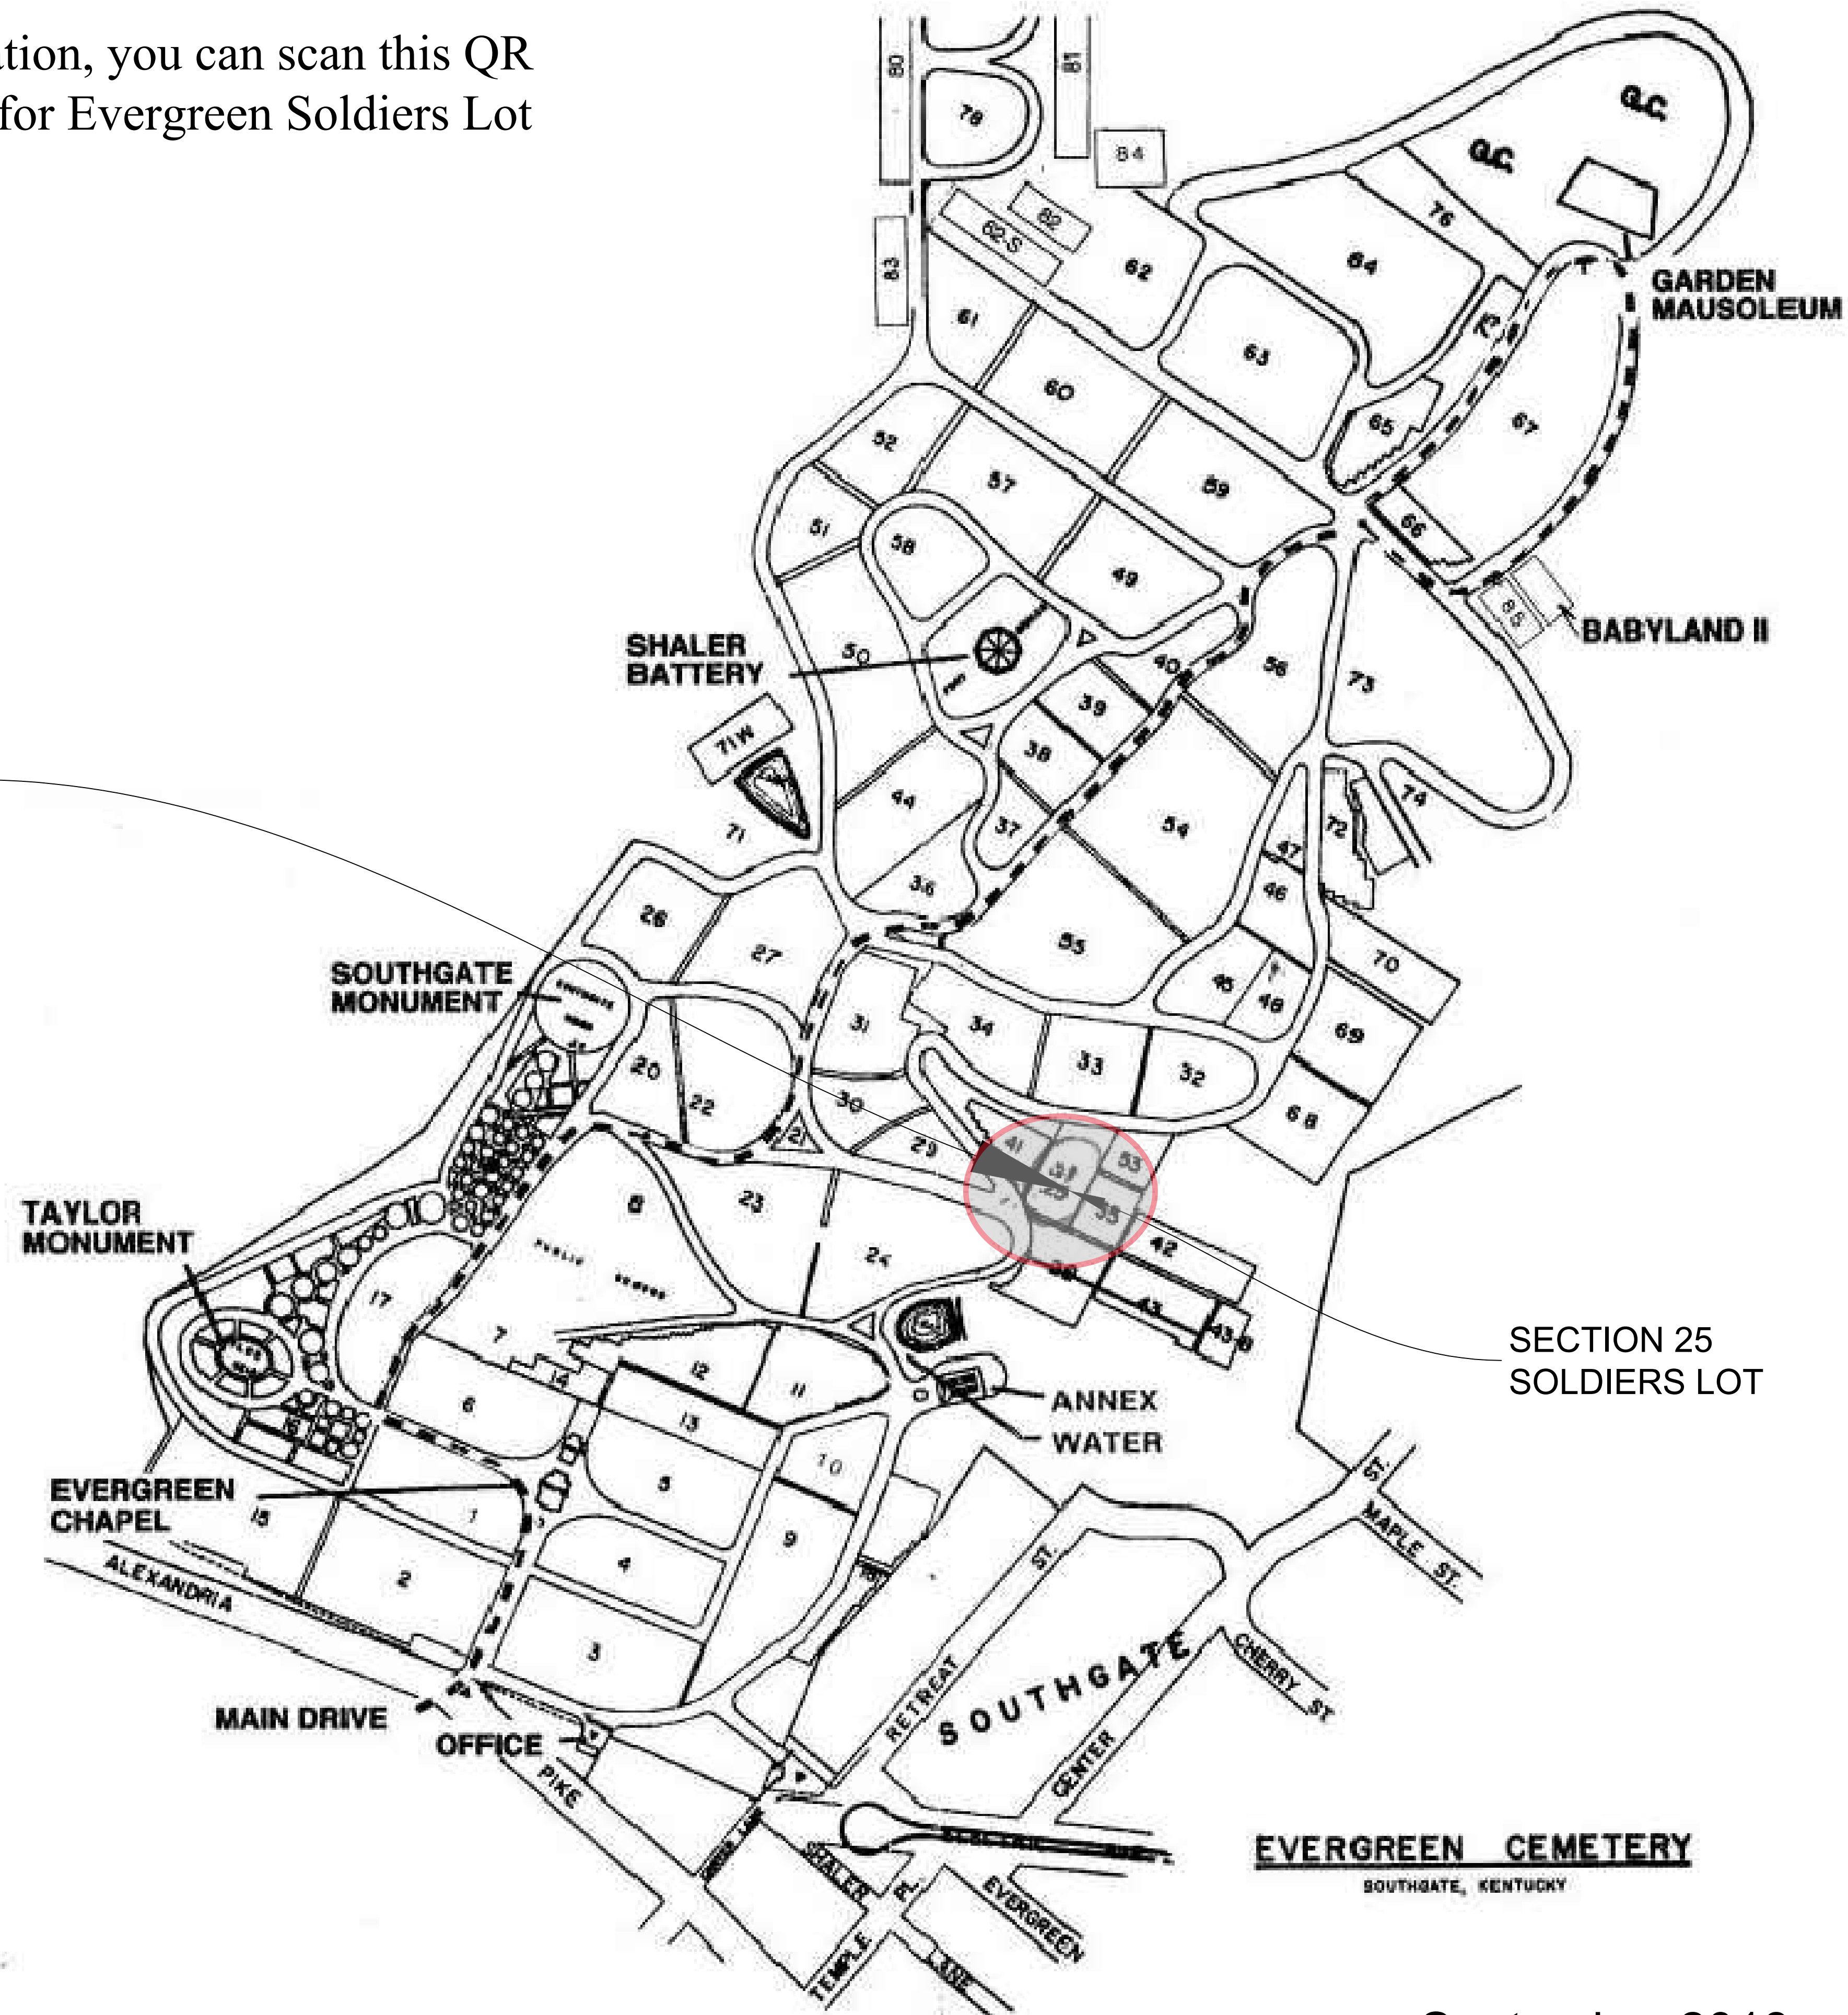

If your phone or other device has a bar code application, you can scan this QR Code and it will direct you to the Information page for Evergreen Soldiers Lot which has a link to the Grave Locator.

Expanded View of Evergreen Soldiers Lot

Evergreen Soldiers Lot is in Section 25 of the Evergreen Cemetery.

Please refer to the expanded view for the Soldiers Lot.