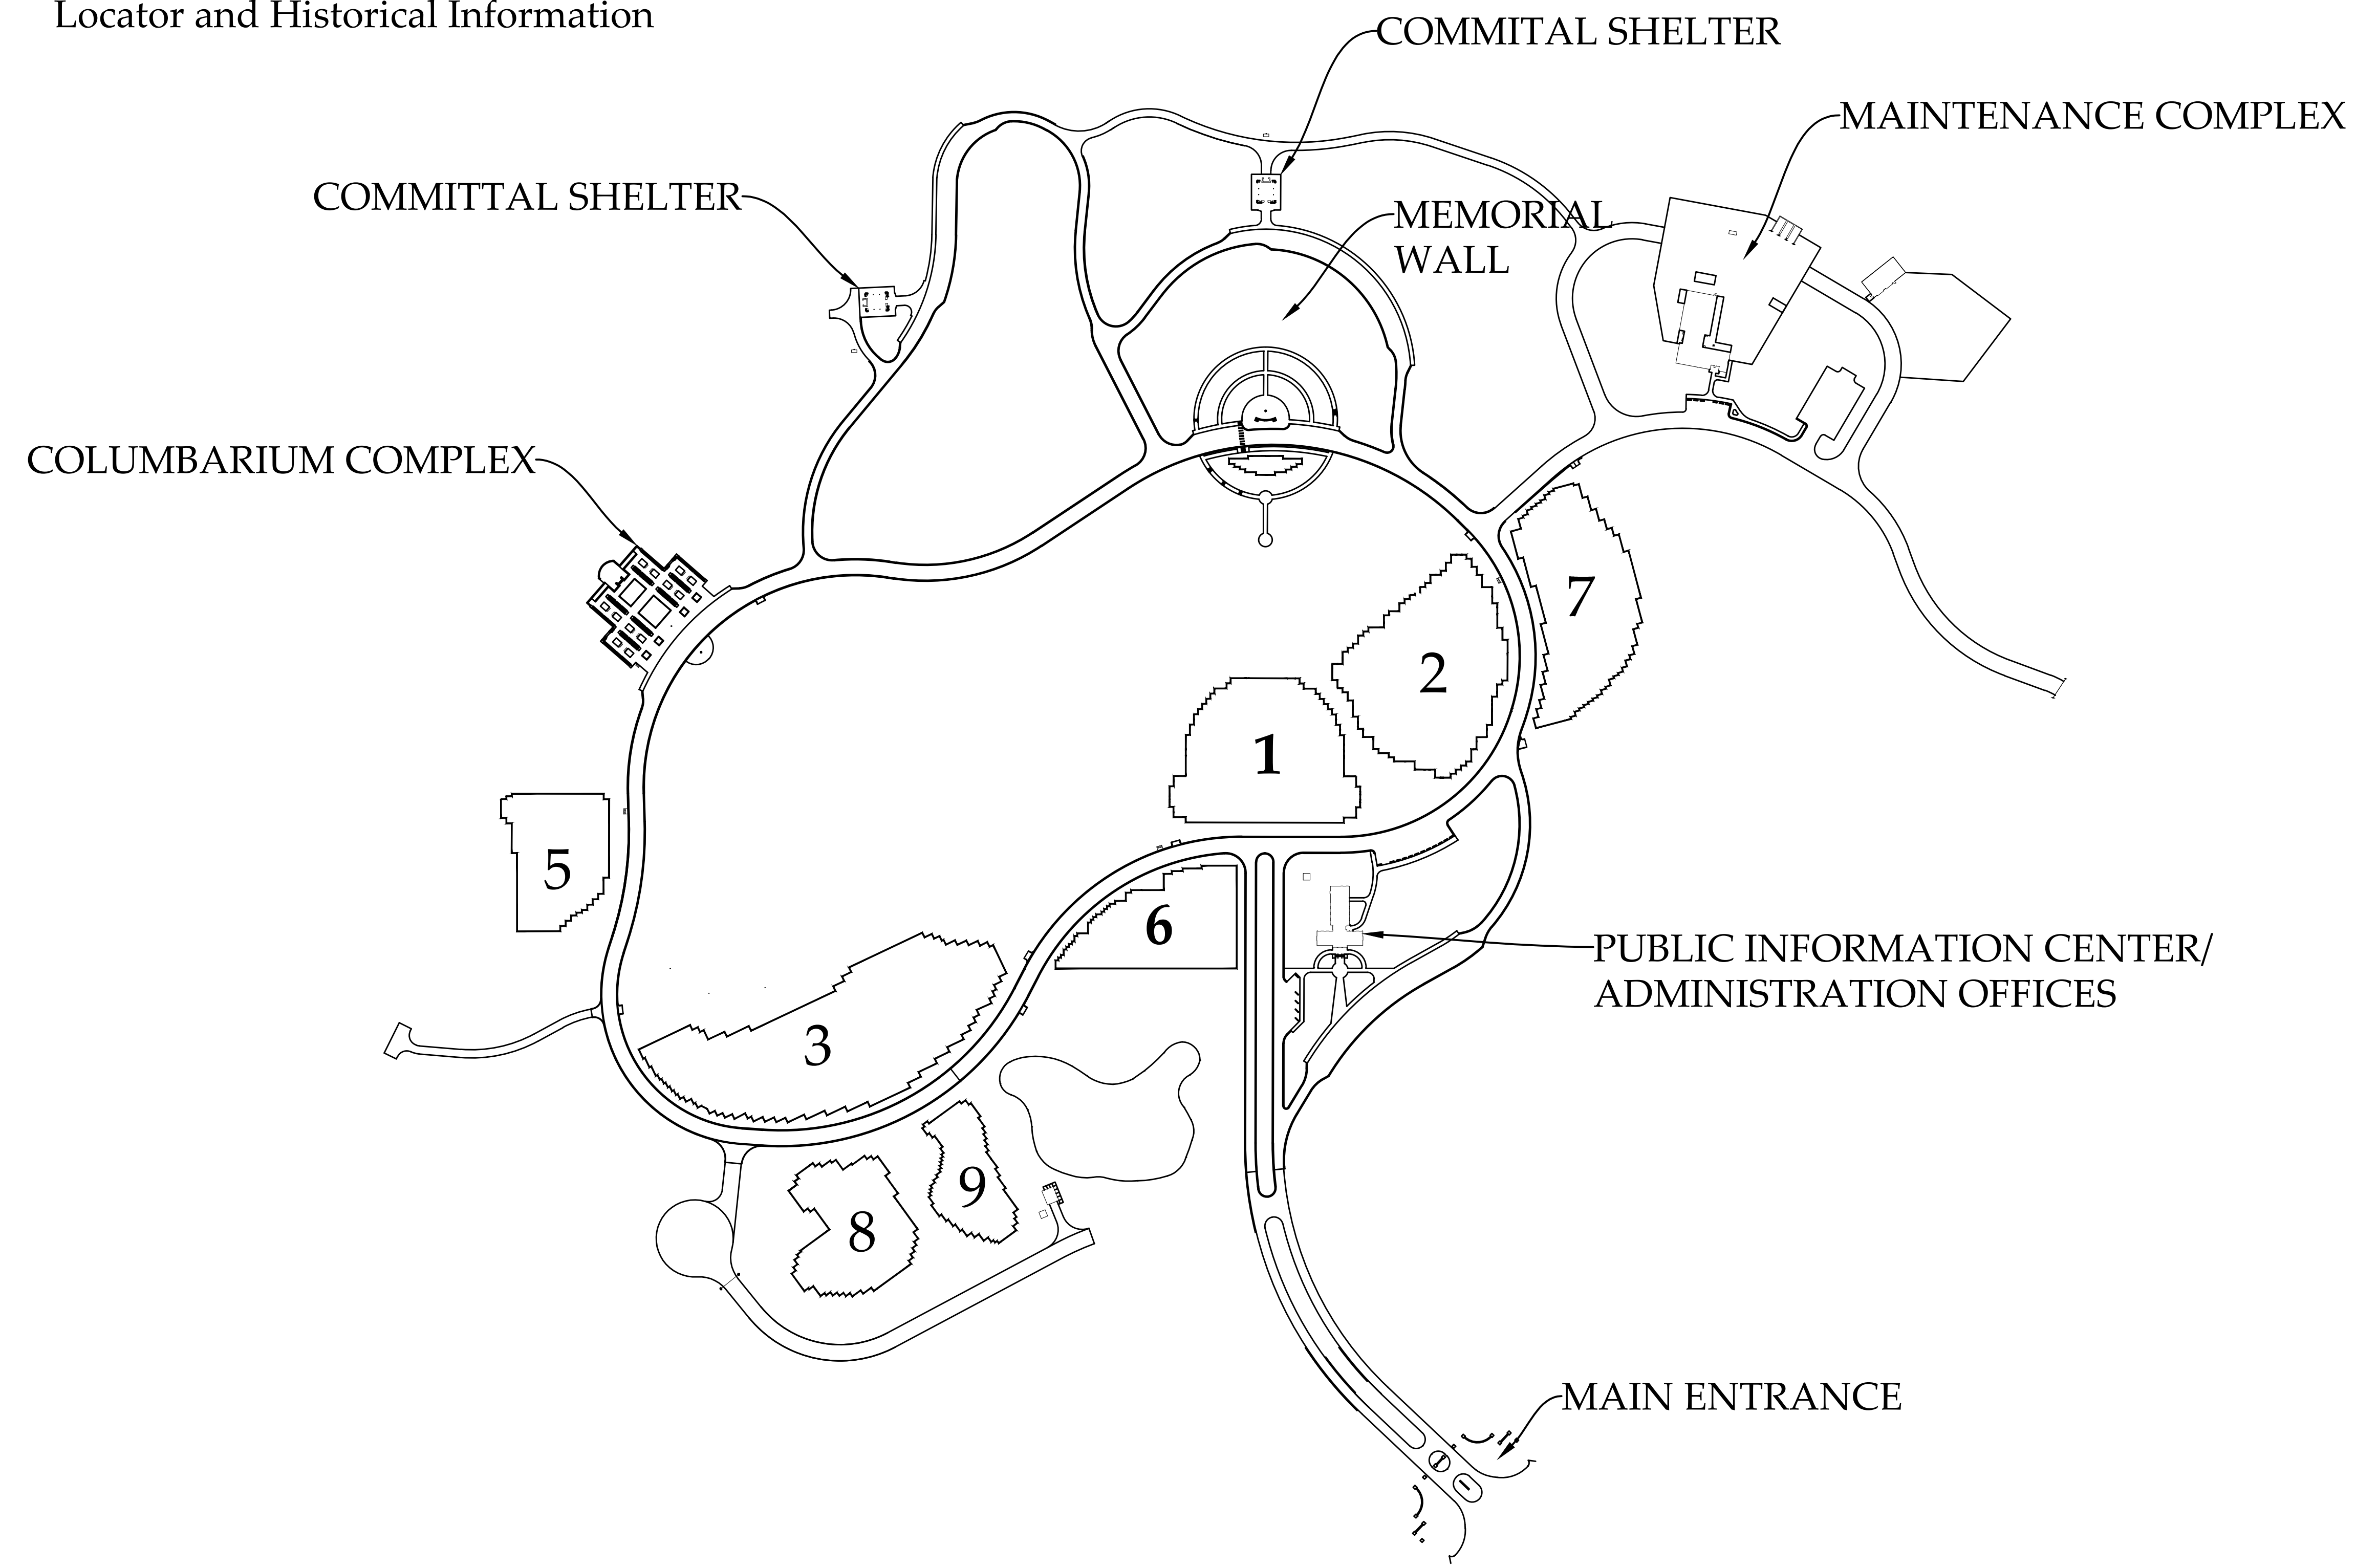

If your phone or other device has a bar code application, you can scan this QR Code and it will direct you to the Cemetery Information page for Alabama National Cemetery which has a links for the Grave Locator and Historical Information