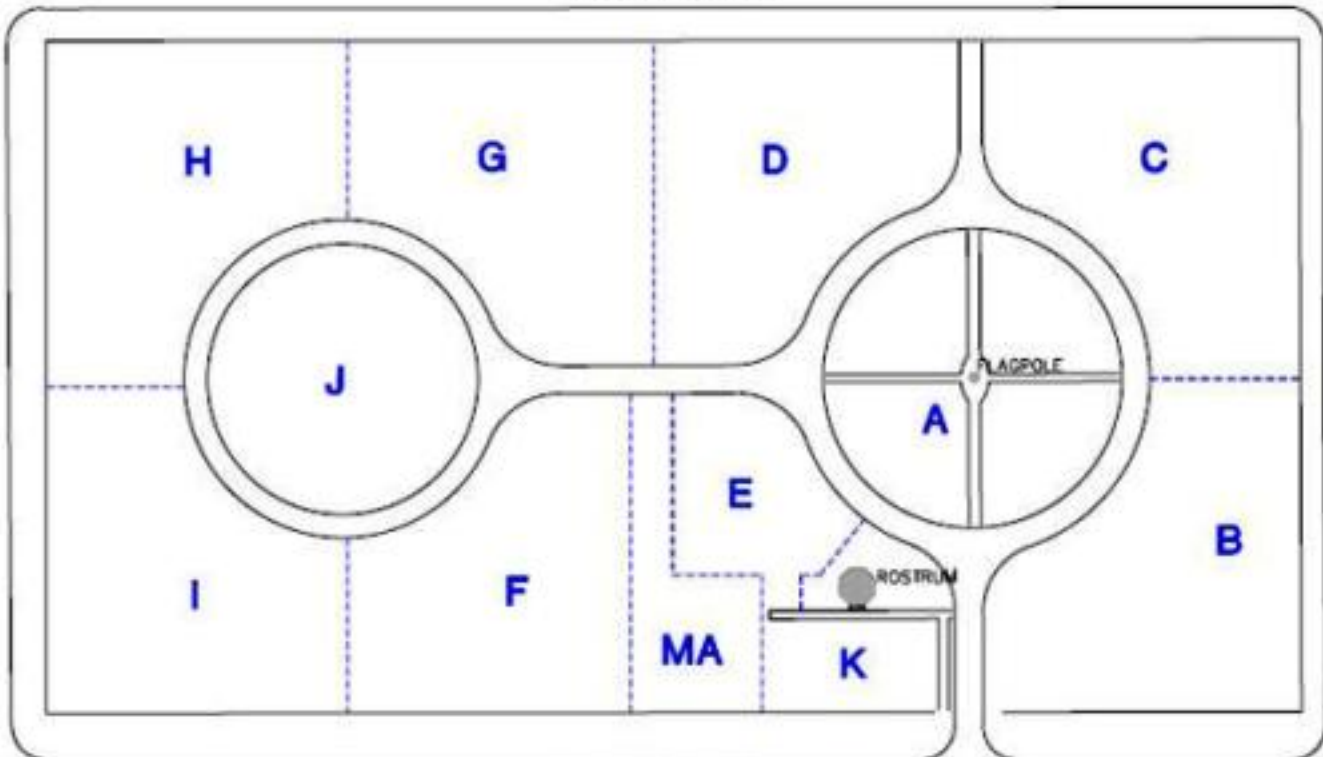

**Turn right onto Harry Wurzbach Road.
Turn right on Rittiman Road.
Turn right at I-35 and get onto the interstate heading south.
Exit at N. New Braunfels.
Turn left on New Braunfels. Go approximately 3 miles.
Turn right on Paso Hondo.**

The cemetery is in the second block surrounded by a stone wall.

NORTH CENTER STREET

SOUTH MONUMENTAL STREET

PASO HONDO STREET