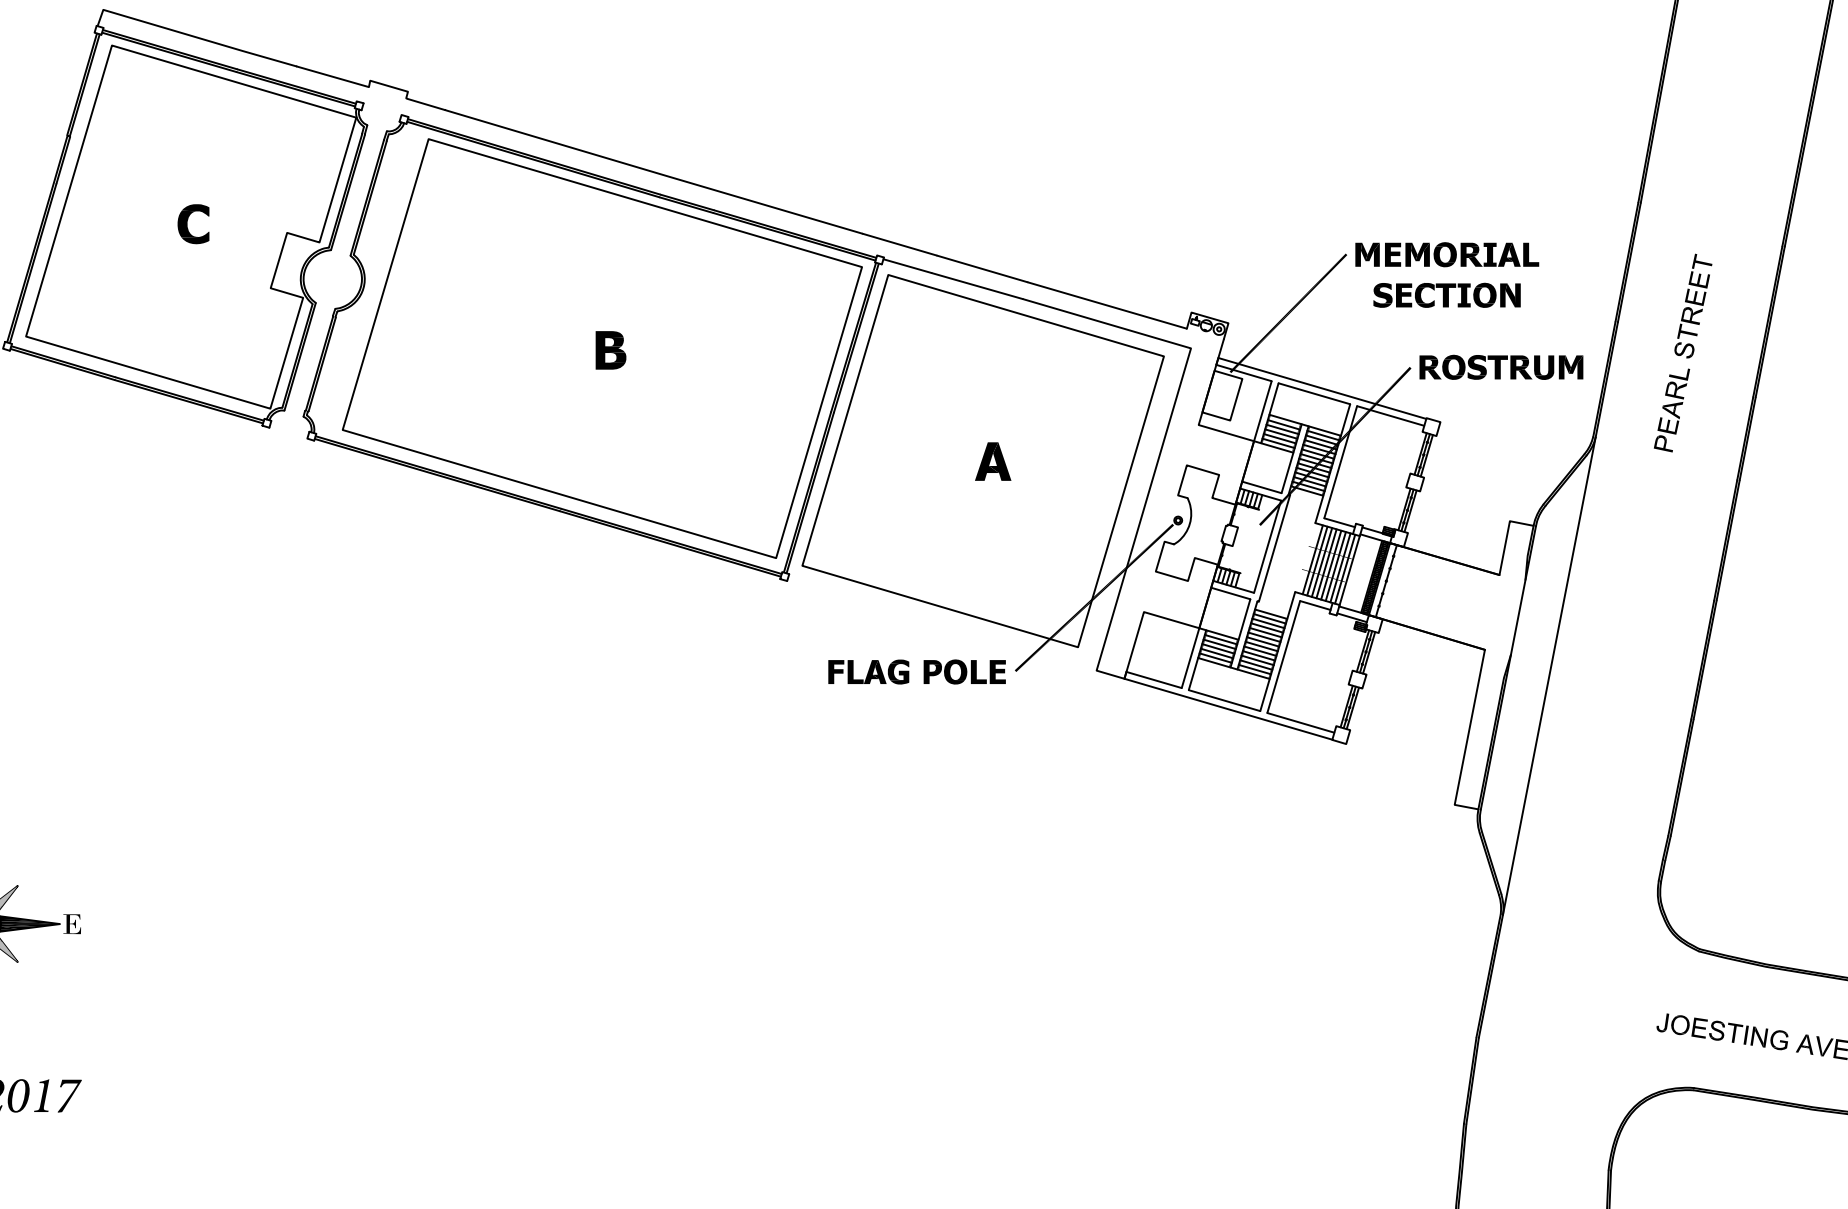

ALTON NATIONAL CEMETERY

600 Pearl Street, Alton, IL 62003
Phone: (314) 845-8320 Fax: (314) 845-8355

April 2017