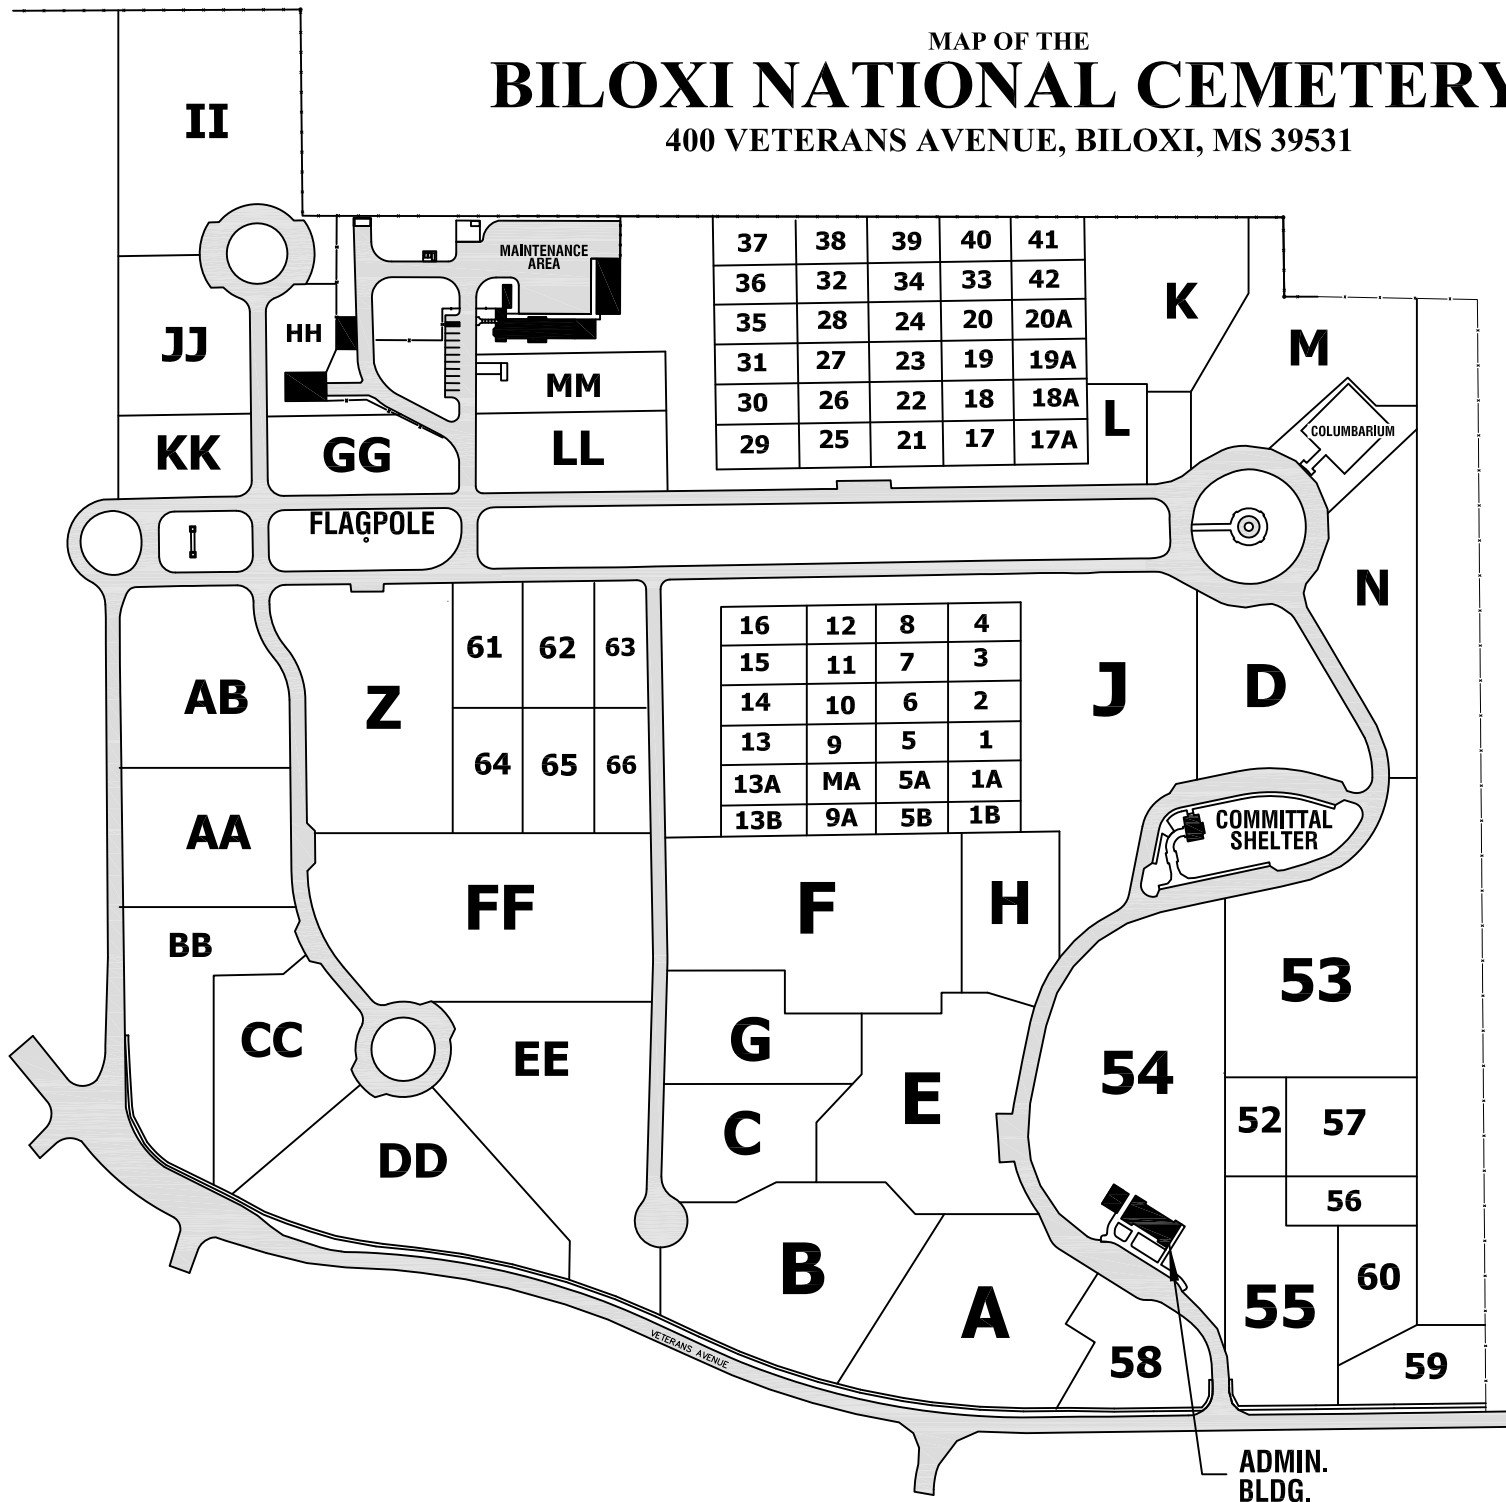

# MAP OF THE BILOXI NATIONAL CEMETERY

400 VETERANS AVENUE, BILOXI, MS 39531

JANUARY 2021