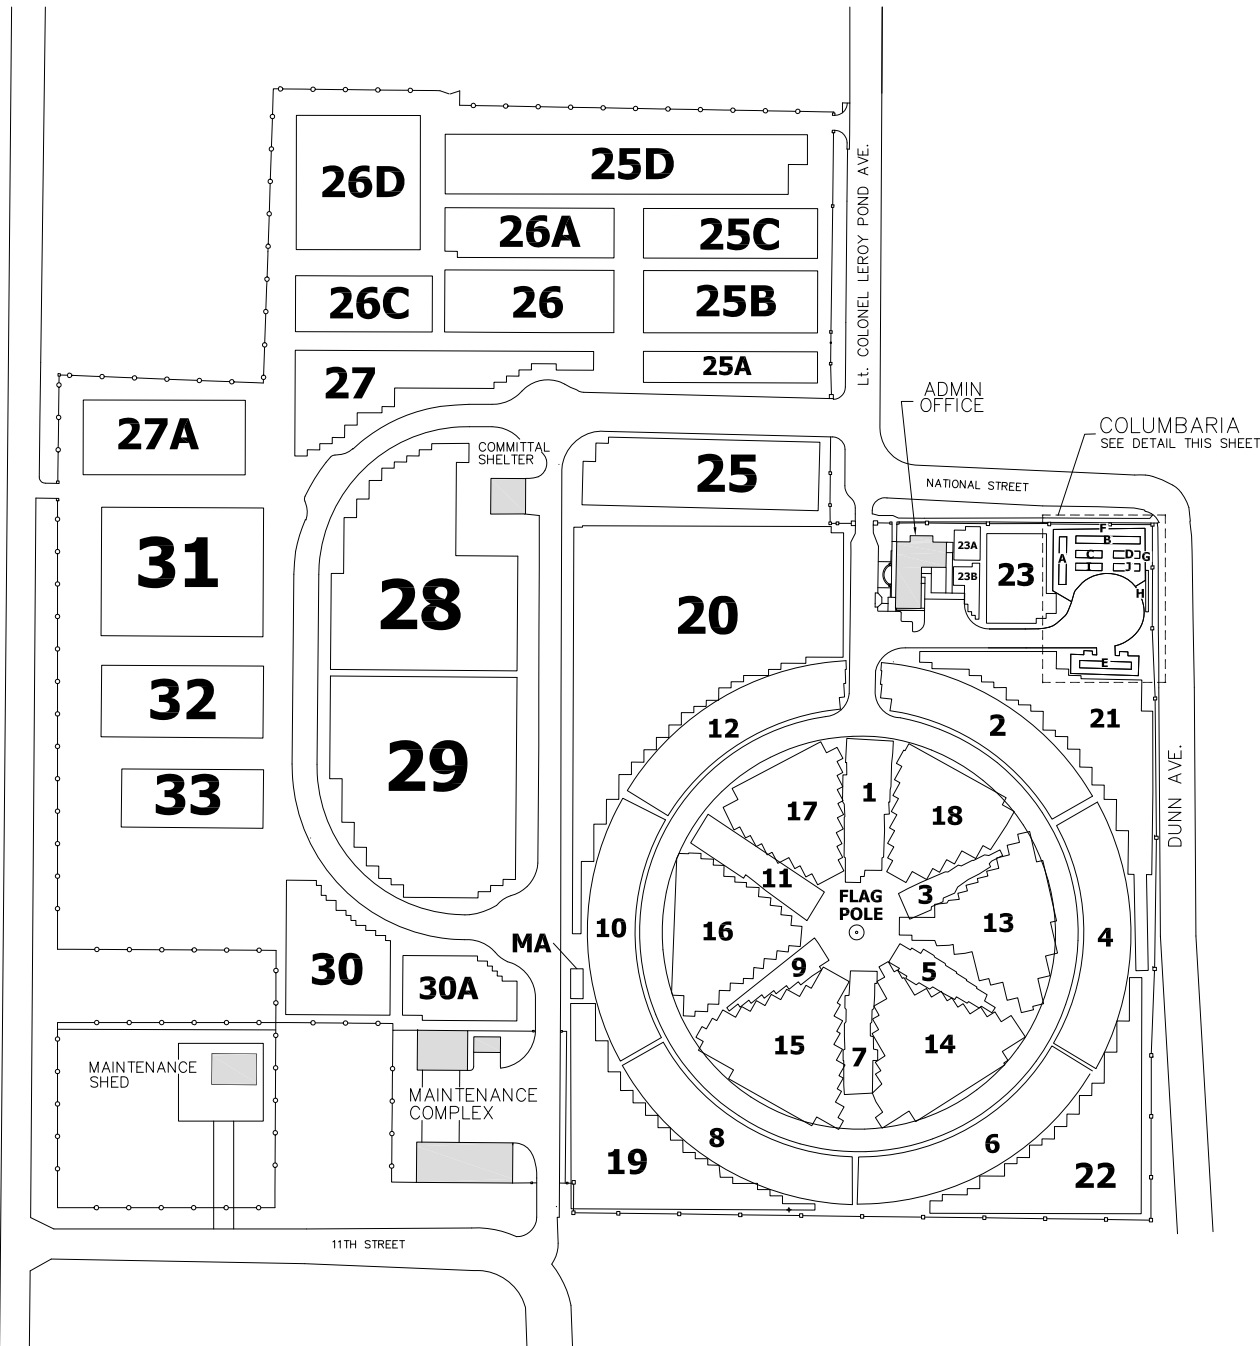

# MAP OF THE FAYETTEVILLE NATIONAL CEMETERY

1000 S Lt. COLONEL LEROY POND AVENUE, FAYETTEVILLE, AR 72701

**COLUMBARIA:**  
A, B, C, D,  
F & G, H & I

**COLUMBARIA DETAIL**

**APRIL 2021**