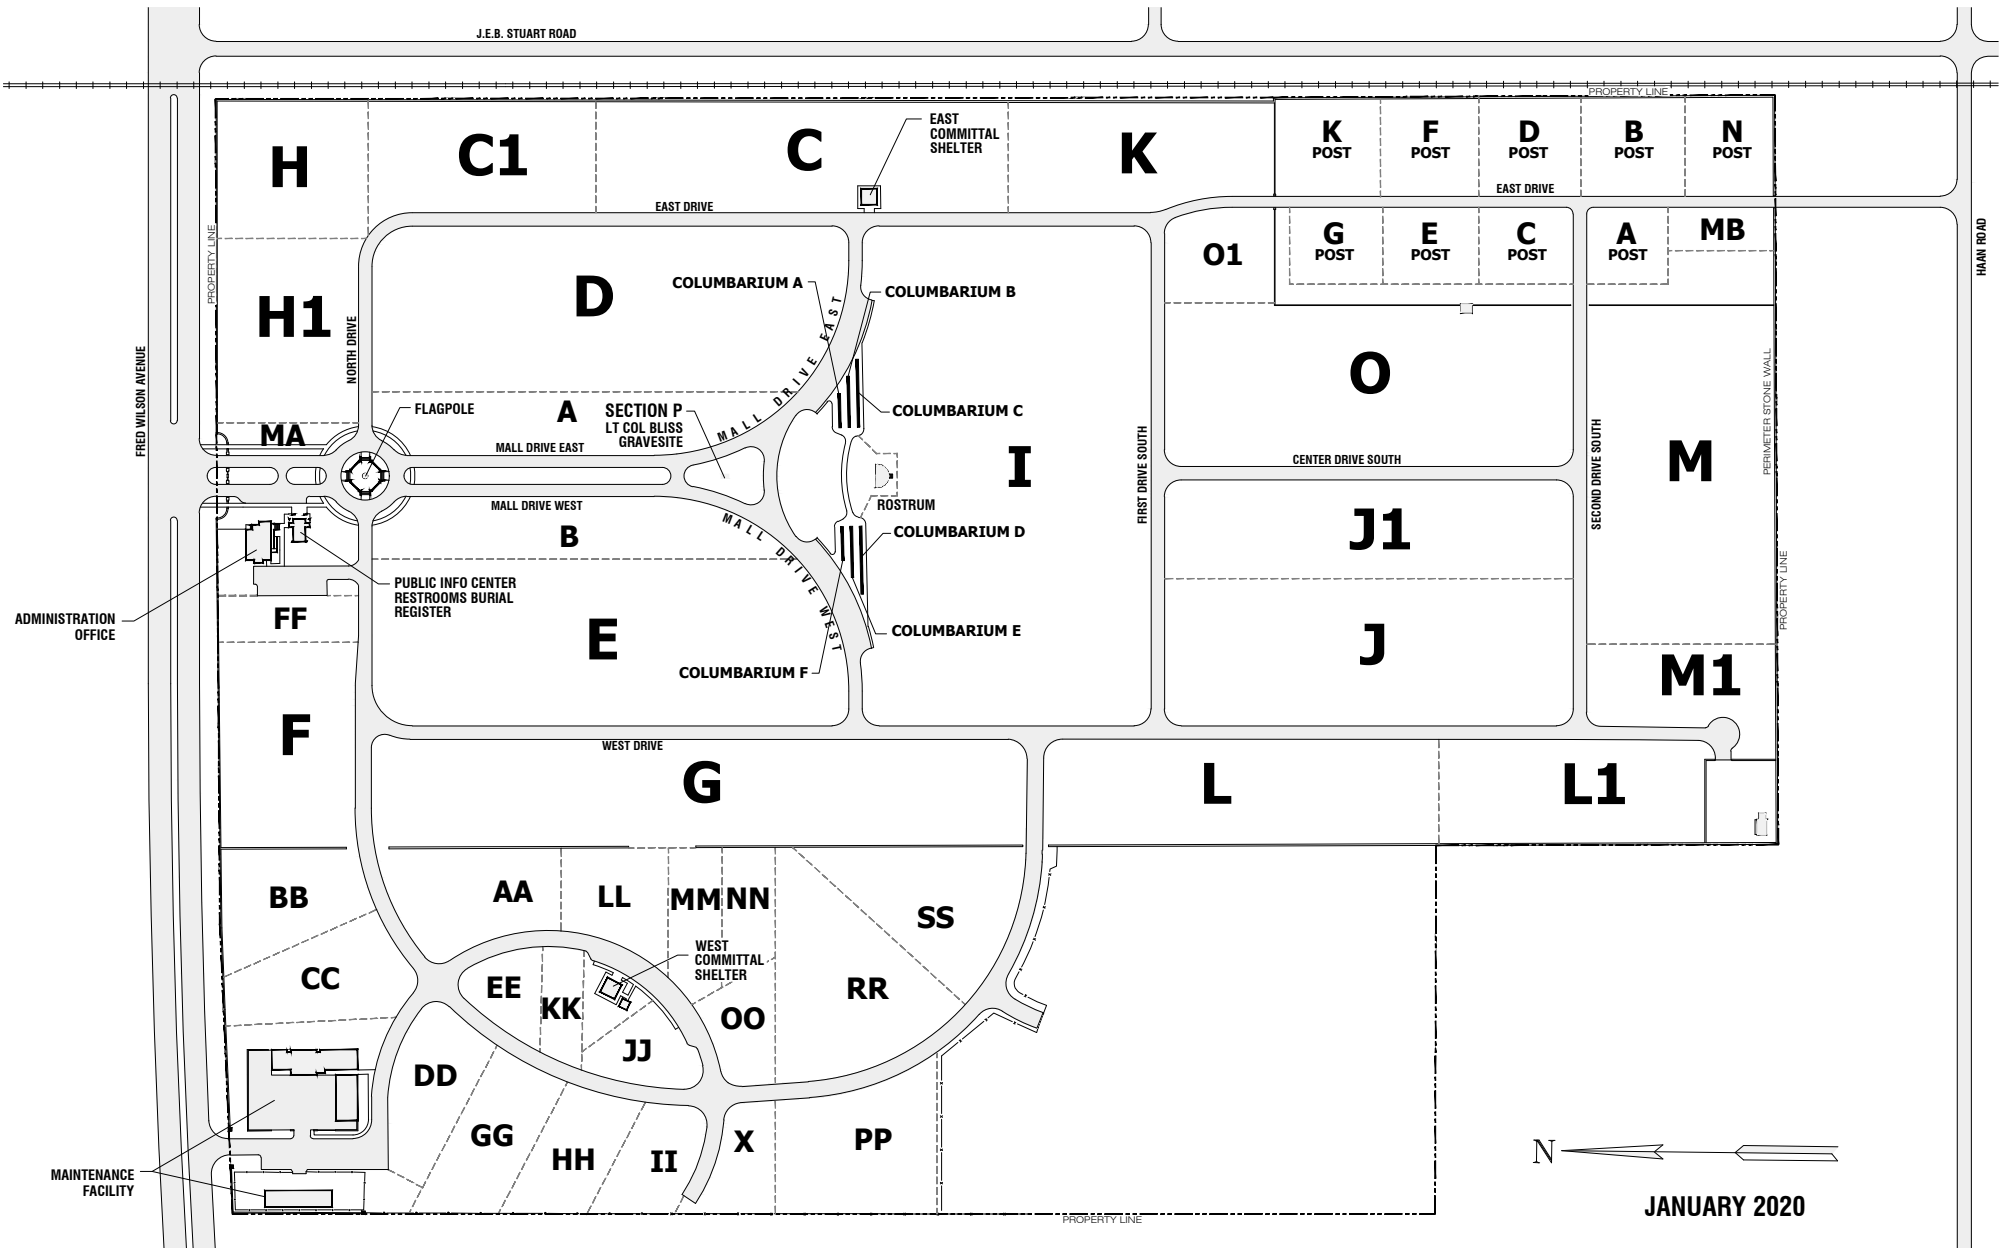

MAP OF THE FORT BLISS NATIONAL CEMETERY

5200 FRED WILSON AVENUE, EL PASO, TEXAS 79906

JANUARY 2020