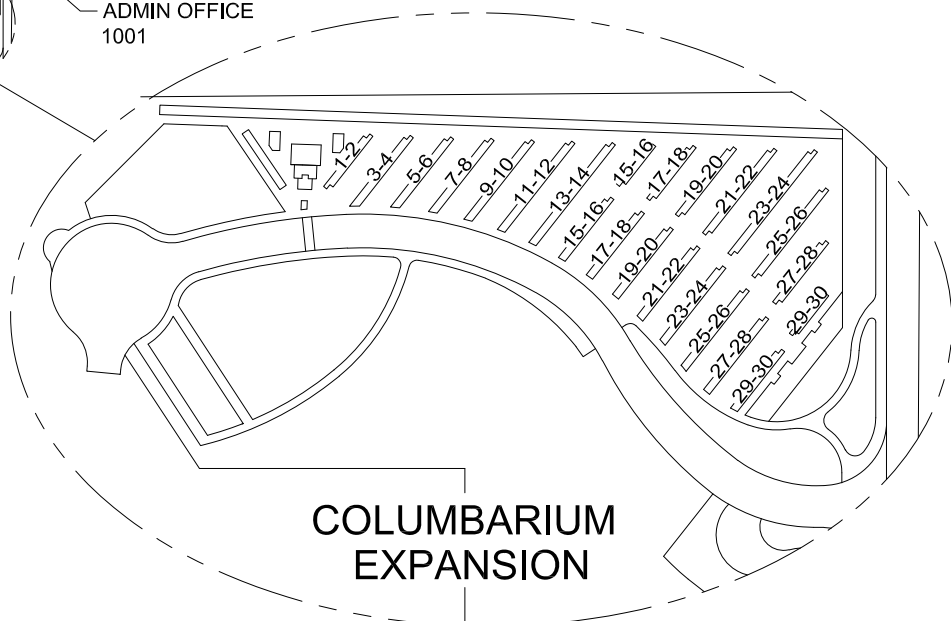

LOS ANGELES NATIONAL CEMETERY

950 So. Sepulveda Blvd.
Los Angeles, CA 90049

March 2021

COLUMBARIUM EXPANSION

COLUMBARIUM EXPANSION