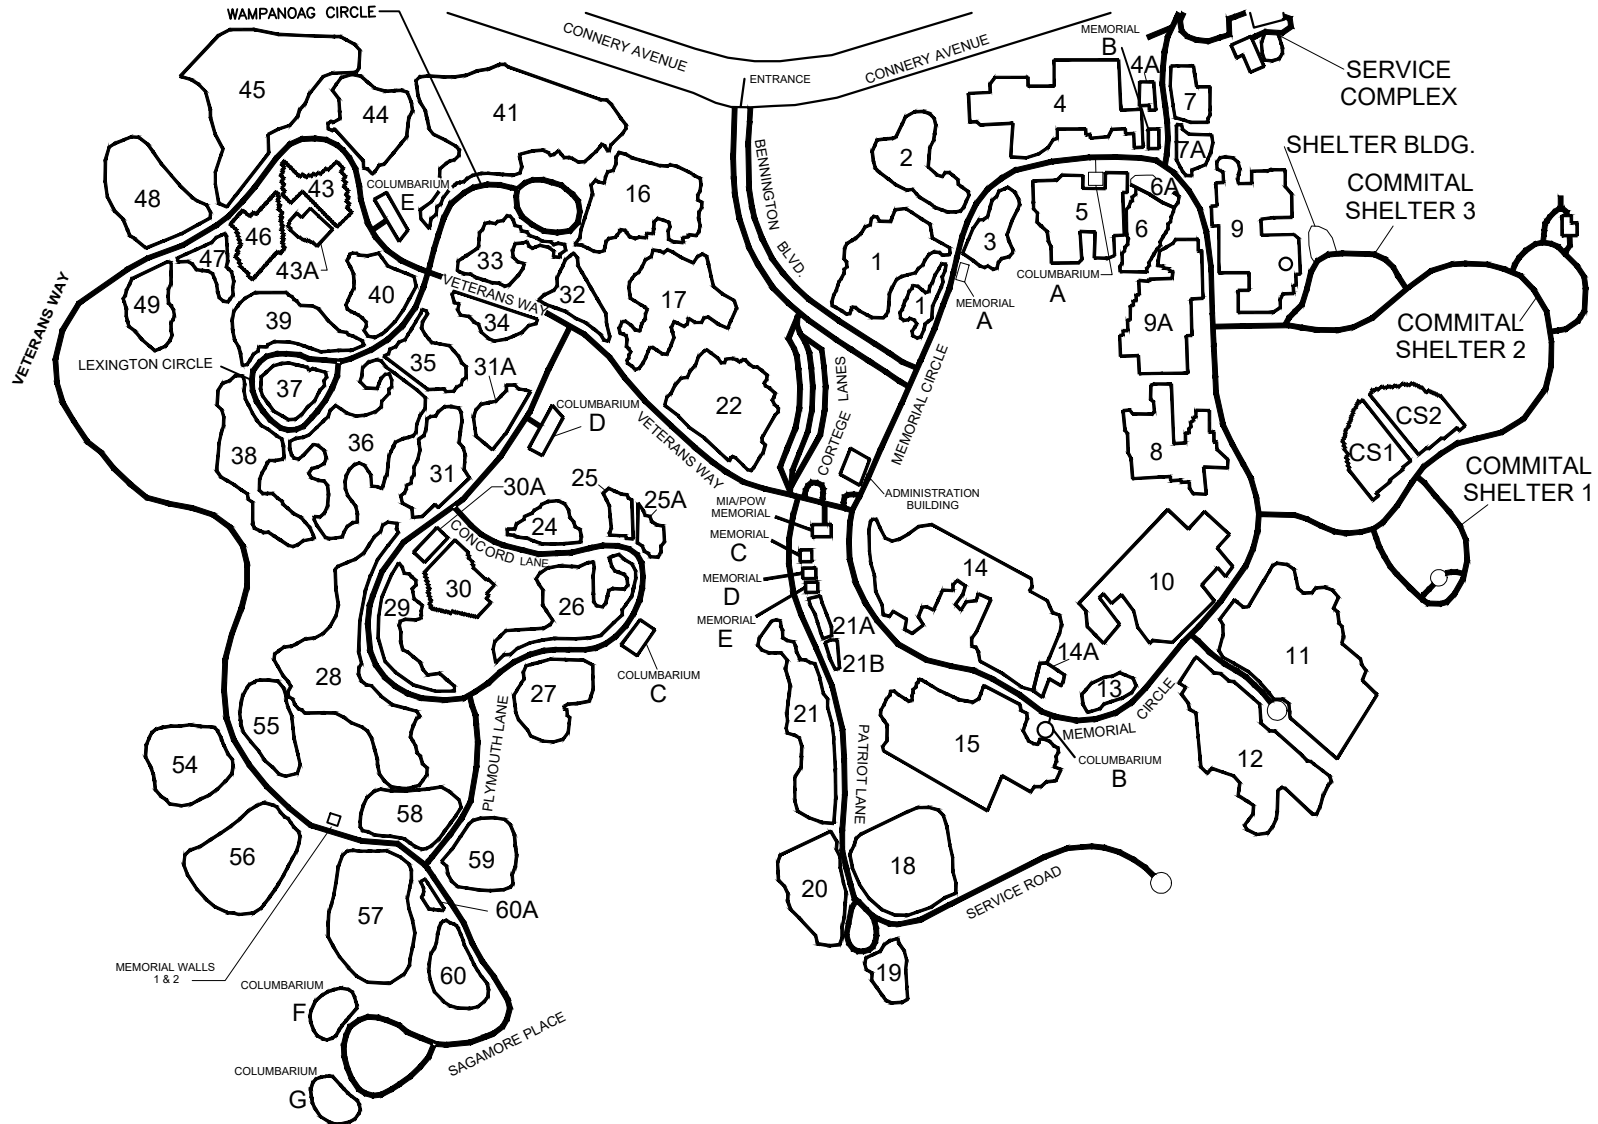

818 MASSACHUSETTS NATIONAL CEMETERY

Off Connery Avenue

Bourne, MA 02532

UPDATED: MARCH 19, 2019