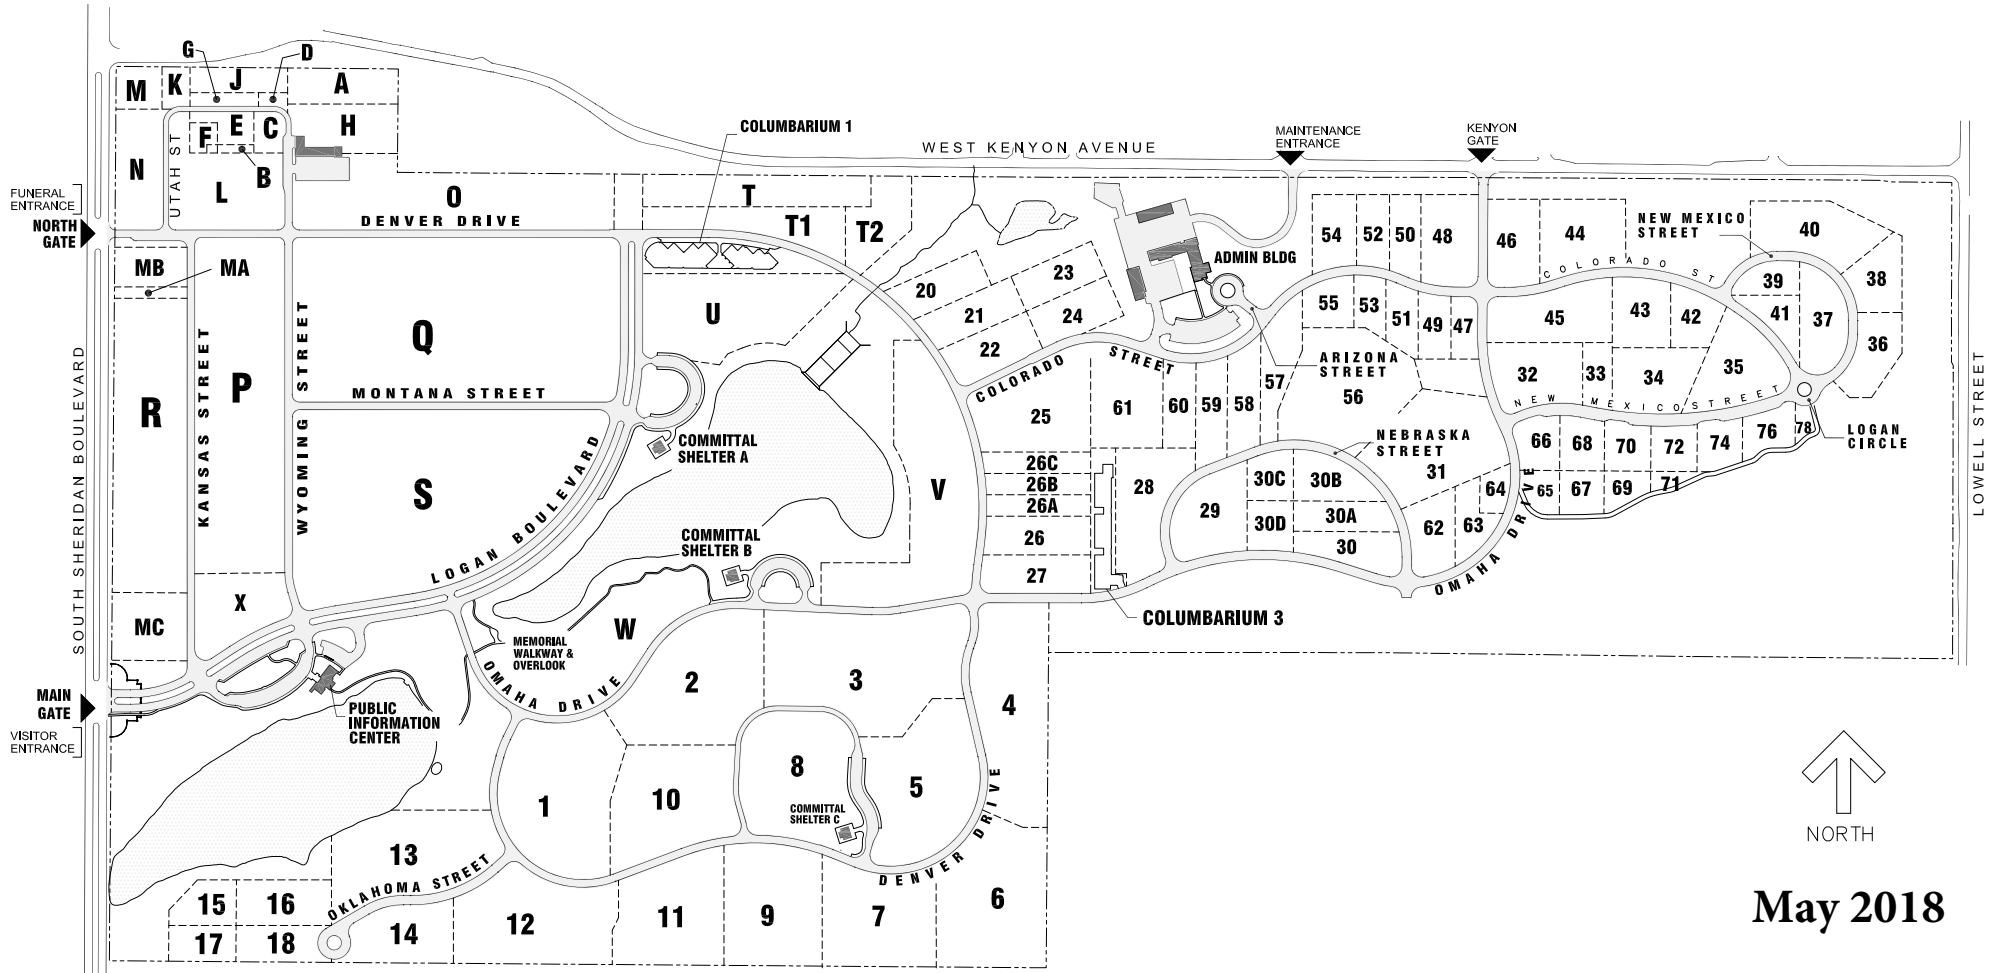

# MAP OF THE FORT LOGAN NATIONAL CEMETERY

3698 S. SHERIDAN BLVD. DENVER, COLORADO 80235

NORTH

May 2018