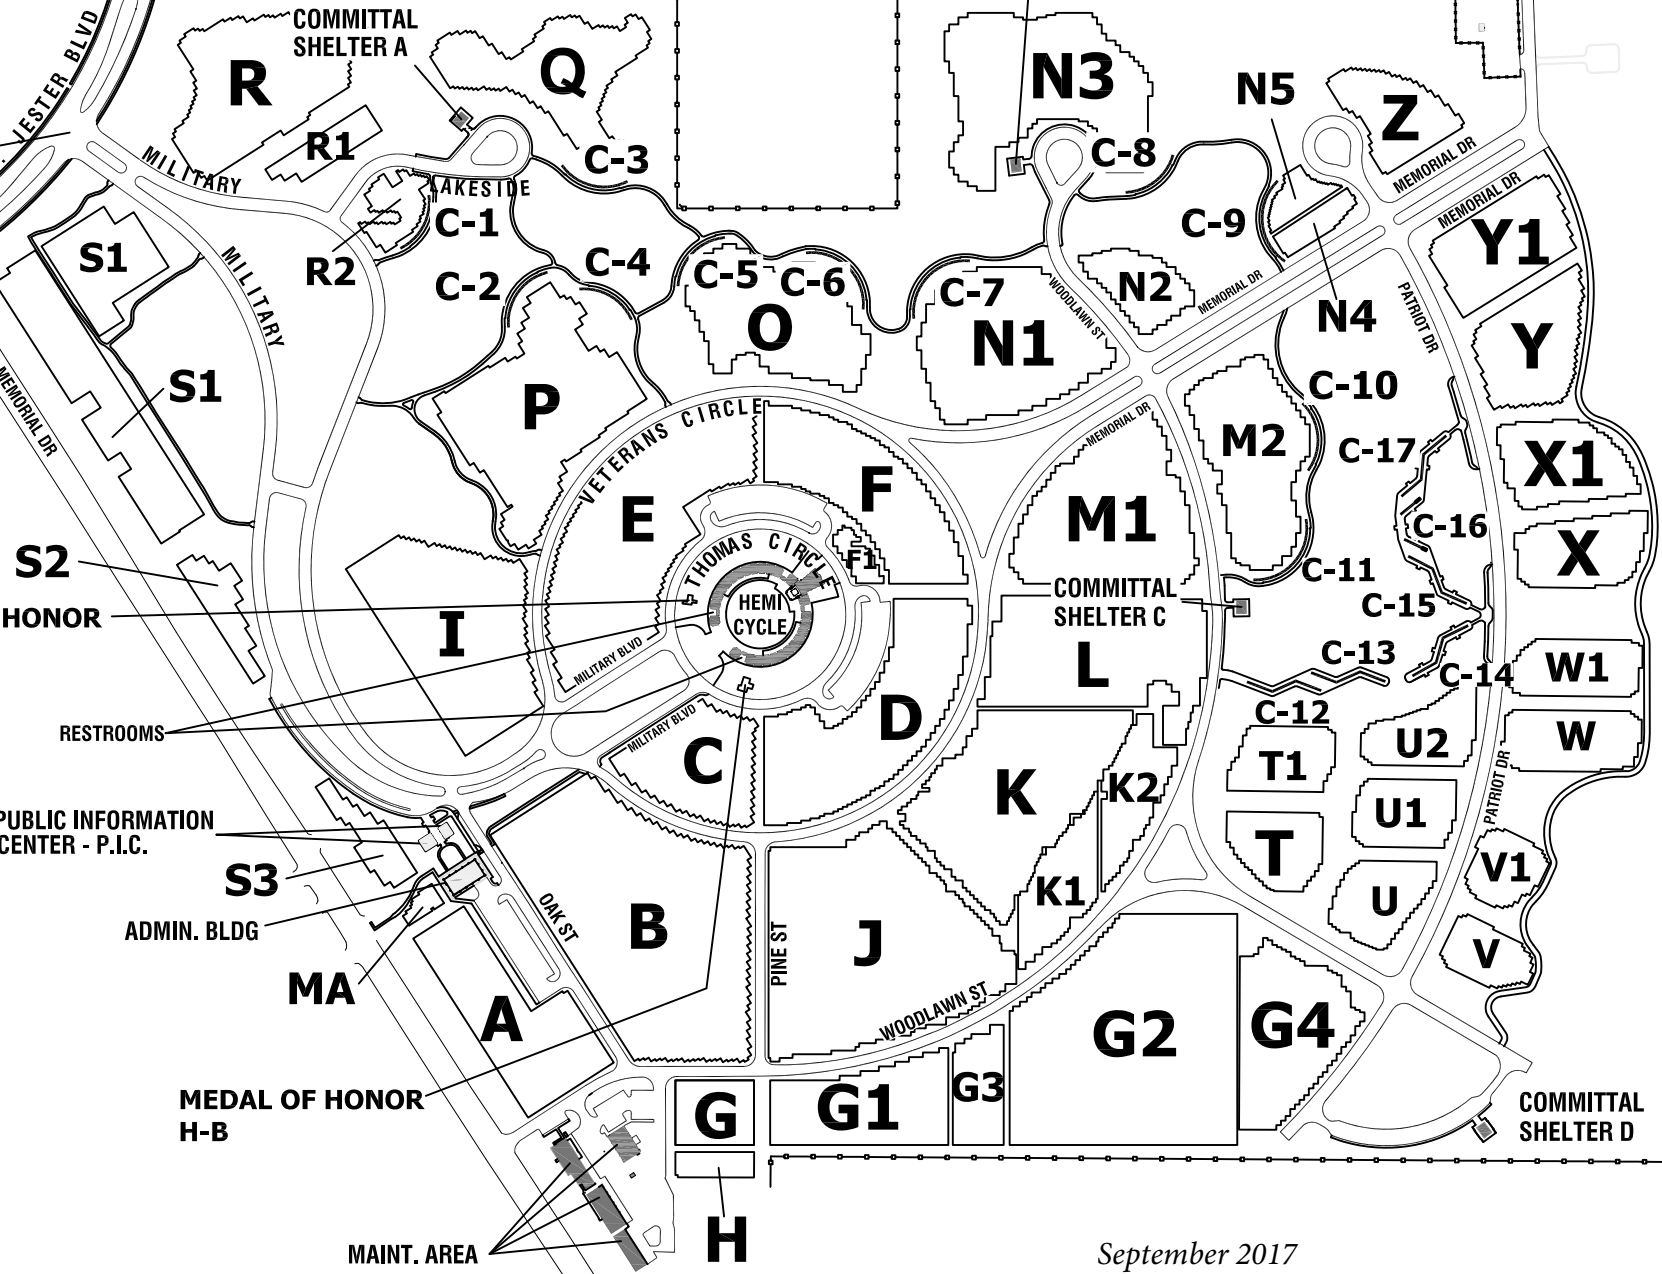

ALDINE WESTERN RD

COMMITTAL SHELTER B

ENTRANCE

NORTH

September 2017